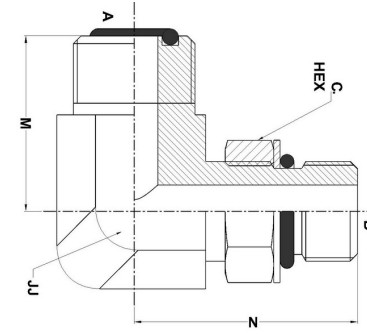

## O-Ring Face Seal Fittings

**MFS-MAORB 90°** FS6801-NWO Series | SAE# 520220

PART NO.SIZE	TUBE O.D.	A THREAD	B THREAD	A DRILL	B DRILL	M LGTH	N LGTH	C HEX	JJ FLATS
FS6801-04-04-NWO-FG	1/4	9/16-18	7/16-20	0.172	0.172	0.85	1.29	0.625	0.562
FS6801-04-05-NWO-FG	1/4	9/16-18	1/2-20	0.172	0.236	0.85	1.29	0.687	0.562
FS6801-04-06-NWO-FG	1/4	9/16-18	9/16-18	0.172	0.264	0.92	1.45	0.750	0.750
FS6801-04-08-NWO-FG	1/4	9/16-18	3/4-16	0.172	0.378	0.97	1.60	0.938	0.750
FS6801-06-04-NWO-FG	3/8	11/16-16	7/16-20	0.264	0.172	0.98	1.37	0.625	0.750
FS6801-06-05-NWO-FG	3/8	11/16-16	1/2-20	0.264	0.236	0.98	1.37	0.687	0.750
FS6801-06-06-NWO-FG	3/8	11/16-16	9/16-18	0.264	0.264	0.98	1.45	0.750	0.750
FS6801-06-08-NWO-FG	3/8	11/16-16	3/4-16	0.264	0.378	0.98	1.60	0.938	0.750
FS6801-06-10-NWO-FG	3/8	11/16-16	7/8-14	0.264	0.484	1.15	1.97	1.062	1.062
FS6801-06-12-NWO-FG	3/8	11/16-16	1-1/16-12	0.264	0.609	1.25	2.17	1.375	1.188
FS6801-08-04-NWO-FG	1/2	13/16-16	7/16-20	0.378	0.172	1.10	1.36	0.625	0.750
FS6801-08-06-NWO-FG	1/2	13/16-16	9/16-18	0.378	0.295	1.10	1.45	0.750	0.750
FS6801-08-08-NWO-FG	1/2	13/16-16	3/4-16	0.378	0.378	1.10	1.60	0.938	0.750
FS6801-08-10-NWO-FG	1/2	13/16-16	7/8-14	0.378	0.484	1.21	1.97	1.062	1.062
FS6801-08-12-NWO-FG	1/2	13/16-16	1-1/16-12	0.378	0.609	1.32	2.17	1.375	1.188