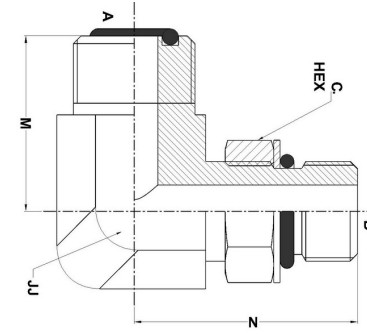

HYDROMATIK
connections par excellence

O-Ring Face Seal Fittings

MFS-MAORB 90° FS6801-NWO Series | SAE# 520220

PART NO.SIZE	TUBE O.D.	A THREAD	B THREAD	A DRILL	B DRILL	M LGTH	N LGTH	C HEX	JJ FLATS
FS6801-04-04-NWO-FG	1/4	9/16-18	7/16-20	0.172	0.172	0.85	1.29	0.625	0.562
FS6801-04-05-NWO-FG	1/4	9/16-18	1/2-20	0.172	0.236	0.85	1.29	0.687	0.562
FS6801-04-06-NWO-FG	1/4	9/16-18	9/16-18	0.172	0.264	0.92	1.45	0.750	0.750
FS6801-04-08-NWO-FG	1/4	9/16-18	3/4-16	0.172	0.378	0.97	1.60	0.938	0.750
FS6801-06-04-NWO-FG	3/8	11/16-16	7/16-20	0.264	0.172	0.98	1.37	0.625	0.750
FS6801-06-05-NWO-FG	3/8	11/16-16	1/2-20	0.264	0.236	0.98	1.37	0.687	0.750
FS6801-06-06-NWO-FG	3/8	11/16-16	9/16-18	0.264	0.264	0.98	1.45	0.750	0.750
FS6801-06-08-NWO-FG	3/8	11/16-16	3/4-16	0.264	0.378	0.98	1.60	0.938	0.750
FS6801-06-10-NWO-FG	3/8	11/16-16	7/8-14	0.264	0.484	1.15	1.97	1.062	1.062
FS6801-06-12-NWO-FG	3/8	11/16-16	1-1/16-12	0.264	0.609	1.25	2.17	1.375	1.188
FS6801-08-04-NWO-FG	1/2	13/16-16	7/16-20	0.378	0.172	1.10	1.36	0.625	0.750
FS6801-08-06-NWO-FG	1/2	13/16-16	9/16-18	0.378	0.295	1.10	1.45	0.750	0.750
FS6801-08-08-NWO-FG	1/2	13/16-16	3/4-16	0.378	0.378	1.10	1.60	0.938	0.750
FS6801-08-10-NWO-FG	1/2	13/16-16	7/8-14	0.378	0.484	1.21	1.97	1.062	1.062
FS6801-08-12-NWO-FG	1/2	13/16-16	1-1/16-12	0.378	0.609	1.32	2.17	1.375	1.188