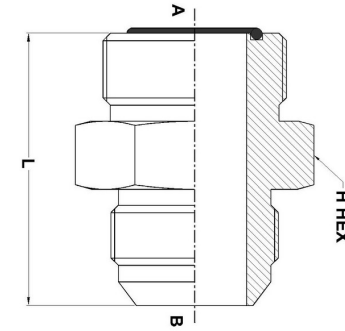

HYDROMATIK
connections par excellence

O-Ring Face Seal Fittings

MFS-MJ Straight FS6403 Series |

PART NO.SIZE	TUBE O.D.	A THREAD	B THREAD	A DRILL	B DRILL	L LGTH	H HEX
FS6403-04-04-O	1/4	9/16-18	7/16-20	0.172	0.172	1.25	0.625
FS6403-06-06-O	3/8	11/16-16	9/16-18	0.264	0.297	1.34	0.750
FS6403-08-08-O	1/2	13/16-16	3/4-16	0.378	0.391	1.55	0.875
FS6403-10-10-O	5/8	1-14	7/8-14	0.484	0.484	1.83	1.062
FS6403-12-12-O	3/4	1-3/16-12	1-1/16-12	0.609	0.609	2.05	1.250
FS6403-16-16-O	1	1-7/16-12	1-5/16-12	0.811	0.844	2.16	1.500