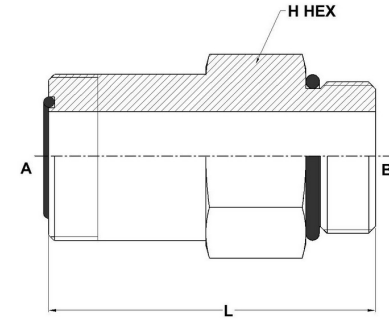

HYDROMATIK
connections par excellence

O-Ring Face Seal Fittings

MFS-MORB Straight Long FS6400-L-O Series | SAE# 520122

| PART NO. SIZE | TUBE O.D. | A THREAD | B THREAD | A DRILL | B DRILL | L LGTH | H HEX |
|------------------|-----------|------------|-----------|---------|---------|--------|-------|
| FS6400-L-04-04-O | 1/4 | 9/16-18 | 7/16-20 | 0.172 | 0.172 | 2.073 | 0.625 |
| FS6400-L-06-06-O | 3/8 | 11/16-16 | 9/16-18 | 0.264 | 0.264 | 2.272 | 0.750 |
| FS6400-L-06-08-O | 3/8 | 11/16-16 | 3/4-16 | 0.264 | 0.378 | 2.611 | 0.875 |
| FS6400-L-08-08-O | 1/2 | 13/16-16 | 3/4-16 | 0.378 | 0.378 | 2.671 | 0.875 |
| FS6400-L-10-10-O | 5/8 | 1-14 | 7/8-14 | 0.484 | 0.484 | 3.130 | 1.062 |
| FS6400-L-12-10-O | 3/4 | 1-3/16-12 | 7/8-14 | 0.609 | 0.484 | 3.660 | 1.250 |
| FS6400-L-12-12-O | 3/4 | 1-3/16-12 | 1-1/16-12 | 0.609 | 0.609 | 3.758 | 1.250 |
| FS6400-L-16-12-O | 1 | 1-7/16-12 | 1-1/16-12 | 0.811 | 0.609 | 4.138 | 1.500 |
| FS6400-L-16-16-O | 1 | 1-7/16-12 | 1-5/16-12 | 0.811 | 0.811 | 4.138 | 1.500 |
| FS6400-L-20-20-O | 1-1/4 | 1-11/16-12 | 1-5/8-12 | 1.024 | 1.024 | 4.758 | 1.875 |
| FS6400-L-24-24-O | 1-1/2 | 2-12 | 1-7/8-12 | 1.260 | 1.260 | 5.258 | 2.125 |