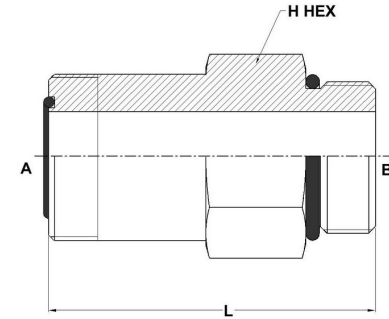

HYDROMATIK
connections par excellence

O-Ring Face Seal Fittings

MFS-MORB Straight Long FS6400-L-O Series | SAE# 520122

PART NO. SIZE	TUBE O.D.	A THREAD	B THREAD	A DRILL	B DRILL	L LGTH	H HEX
FS6400-L-04-04-O	1/4	9/16-18	7/16-20	0.172	0.172	2.073	0.625
FS6400-L-06-06-O	3/8	11/16-16	9/16-18	0.264	0.264	2.272	0.750
FS6400-L-06-08-O	3/8	11/16-16	3/4-16	0.264	0.378	2.611	0.875
FS6400-L-08-08-O	1/2	13/16-16	3/4-16	0.378	0.378	2.671	0.875
FS6400-L-10-10-O	5/8	1-14	7/8-14	0.484	0.484	3.130	1.062
FS6400-L-12-10-O	3/4	1-3/16-12	7/8-14	0.609	0.484	3.660	1.250
FS6400-L-12-12-O	3/4	1-3/16-12	1-1/16-12	0.609	0.609	3.758	1.250
FS6400-L-16-12-O	1	1-7/16-12	1-1/16-12	0.811	0.609	4.138	1.500
FS6400-L-16-16-O	1	1-7/16-12	1-5/16-12	0.811	0.811	4.138	1.500
FS6400-L-20-20-O	1-1/4	1-11/16-12	1-5/8-12	1.024	1.024	4.758	1.875
FS6400-L-24-24-O	1-1/2	2-12	1-7/8-12	1.260	1.260	5.258	2.125