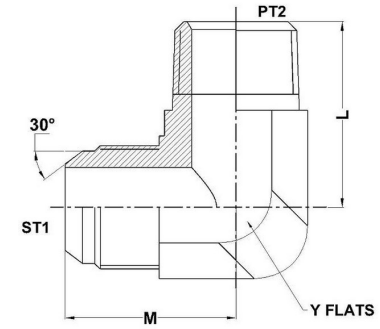

HYDROMATIK
connections par excellence

International Fittings

MJIS-MBSPT 90° Elbow 8280 Series |

PART NO. SIZE	ST1 JIS BSPP	PT2 BSPT	ST1 DRILL	PT2 DRILL	M LGTH	L LGTH	Y FLATS
8280-04-04	1/4-19	1/4-19	5.0	7.0	25.0	26.0	17.0
8280-06-06	3/8-19	3/8-19	8.0	10.3	28.0	30.0	19.0
8280-08-08	1/2-14	1/2-14	11.0	13.5	32.0	36.0	24.0
8280-12-12	3/4-14	3/4-14	16.0	18.0	37.0	43.0	30.0
8280-16-16	1-11	1-11	22.0	23.8	42.0	50.0	36.0