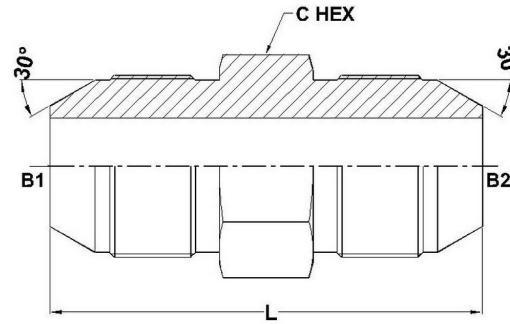

HYDROMATIK
connections par excellence

International Fittings

MJIS-MJIS Union 8088 Series |

PART NO.SIZE	B1 JIS BSPP	B2 JIS BSPP	B1 DRILL	B2 DRILL	L LGTH	C HEX
8088-04-04	1/4-19	1/4-19	5.0	5.0	40.0	17.0
8088-06-06	3/8-19	3/8-19	8.0	8.0	44.0	19.0
8088-08-08	1/2-14	1/2-14	11.0	11.0	50.0	22.0
8088-12-12	3/4-14	3/4-14	16.0	16.0	56.0	30.0