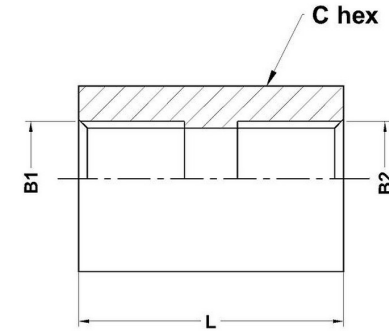

## Metric Bite Type Fittings

**FS - FEMALE SOCKET FS** | Female Threads - BSP

Part No.	Male Stud B1	Male Stud B2	L	C
FS 1/8 X 1/8	1/8	1/8	19	14
FS 1/4 X 1/8	1/4	1/8	29	19
FS 1/4 X 1/4	1/4	1/4	29	19
FS 3/8 X 1/4	3/8	1/4	29	22
FS 3/8 X 3/8	3/8	3/8	29	22
FS 1/2 X 3/8	1/2	3/8	38	27
FS 1/2 X 1/2	1/2	1/2	38	27
FS 3/4 X 1/2	3/4	1/2	39	32
FS 3/4 X 3/4	3/4	3/4	39	32
FS 1 X 3/4	1	3/4	48	41
FS 1 X 1	1	1	48	41
FS 1 1/4 X 1 1/4	1 1/4	1 1/4	49	50
FS 1 1/2 X 1 1/2	1 1/2	1 1/2	49	55
FS 2 X 2	2	2	50	70