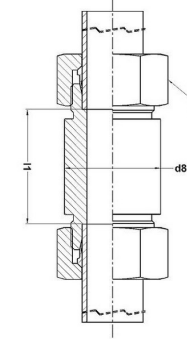

HYDROMATIK
connections par excellence

Weldable Type Fittings

WSB - WELD BULKHEAD COUPLING WSB |

Part No.	Series	Tube OD	S2	l1	d8
WSB 06-L	Light-250 Bar	6	14	56	18
WSB 08-L	Light-250 Bar	8	17	56	20
WSB 10-L	Light-250 Bar	10	19	58	22
WSB 12-L	Light-250 Bar	12	22	58	25
WSB 15-L	Light-250 Bar	15	27	70	28
WSB 18-L	Light-160 Bar	18	32	69	32
WSB 22-L	Light-160 Bar	22	36	73	36
WSB 28-L	Light-100 Bar	28	41	73	40
WSB 35-L	Light-100 Bar	35	50	71	50
WSB 42-L	Light-100 Bar	42	60	70	60
WSB 06-S	Heavy-630 Bar	6	17	60	20
WSB 08-S	Heavy-630 Bar	8	19	50	22
WSB 10-S	Heavy-630 Bar	10	22	59	25
WSB 12-S	Heavy-630 Bar	12	24	59	28
WSB 14-S	Heavy-400 Bar	14	27	72	28.5

WSB 16-S	Heavy-400 Bar	16	30	71	35
WSB 20-S	Heavy-400 Bar	20	36	71	38
WSB 25-S	Heavy-400 Bar	25	46	72	45
WSB 30-S	Heavy-250 Bar	30	50	73	50
WSB 38-S	Heavy-250 Bar	38	60	72	60

Dimensions given approx. Fig. with tightened nut.

Part No. Given refers to complete assembly - Steel Part