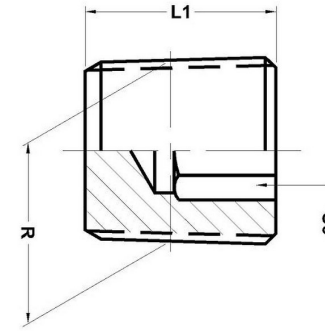

HYDROMATIK
connections par excellence

Metric Bite Type Fittings

GP-B - GRUB PLUG GP-B | Male Thread - BSPT

Part No.	R	L1	S6
GP 1/8 BSPT	1/8-28	8	5
GP 1/4 BSPT	1/4-19	10	6
GP 3/8 BSPT	3/8-19	10	8
GP 1/2 BSPT	1/2-14	10	10
GP 3/4 BSPT	3/4-14	12	14
GP 1 BSPT	1-11	12	14
GP 1 1/4 BSPT	1 1/4-11	18	25.4
GP 1 1/2 BSPT	1 1/2-11	20	30