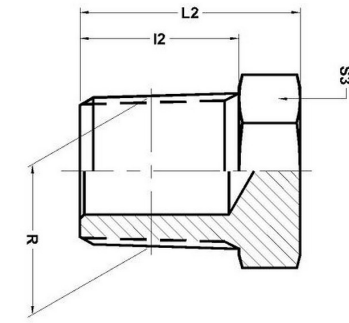

HYDROMATIK
connections par excellence

Metric Bite Type Fittings

HP-B - HEX HEAD PLUG HP-B | Male Thread - BSPT

Part No.	R	L2	l2	S3
HP 1/8 BSPT	1/8-28	15	10	12
HP 1/4 BSPT	1/4-19	20	14	14
HP 3/8 BSPT	3/8-19	21.5	14	19
HP 1/2 BSPT	1/2-14	23	16	22
HP 3/4 BSPT	3/4-14	26	19	27
HP 1 BSPT	1-11	30	22	36
HP 1 1/4 BSPT	1 1/4-11	35	26	46
HP 1 1/2 BSPT	1 1/2-11	39	27	50
HP 2 BSPT	2-11	38	27	65