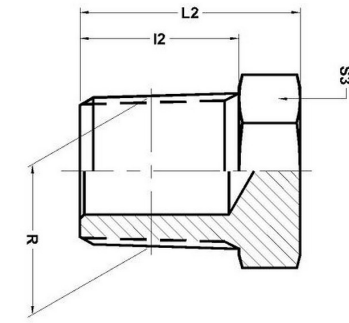

## Metric Bite Type Fittings

**HP-B - HEX HEAD PLUG** HP-B | Male Thread - BSPT

| Part No.      | R        | L2   | l2 | S3 |
|---------------|----------|------|----|----|
| HP 1/8 BSPT   | 1/8-28   | 15   | 10 | 12 |
| HP 1/4 BSPT   | 1/4-19   | 20   | 14 | 14 |
| HP 3/8 BSPT   | 3/8-19   | 21.5 | 14 | 19 |
| HP 1/2 BSPT   | 1/2-14   | 23   | 16 | 22 |
| HP 3/4 BSPT   | 3/4-14   | 26   | 19 | 27 |
| HP 1 BSPT     | 1-11     | 30   | 22 | 36 |
| HP 1 1/4 BSPT | 1 1/4-11 | 35   | 26 | 46 |
| HP 1 1/2 BSPT | 1 1/2-11 | 39   | 27 | 50 |
| HP 2 BSPT     | 2-11     | 38   | 27 | 65 |