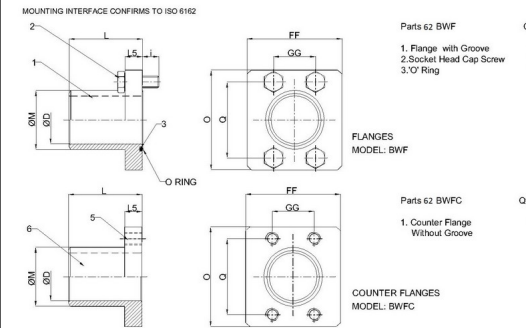

### BUTTWELD FLANGE [62BWF] Flange

Counter Flange | Standard Pressure Series (SAE CODE 62)

Flange	Counter Flange	Size	Pipe Sch	PN Bar	Ã~M	Ã~D	O	Q	FF	GG	L5	i	L	'O' Ring	Cap Screw
62BWF-21.3-160	62BWFC-21.3-160	1/2"	160	414	21.3	12	56	40.5	45	18.2	18	12	32	19.0 X 3.55	M8X30
62BWF-26.6-160	62BWFC-26.6-160	3/4"	160	414	26.6	16	71	50.8	51	23.8	20	15	32	25.0 X 3.55	M10X35
62BWF-33.4-160	62BWFC-33.4-160	1"	160	401	33.4	21	81	57.2	57	27.8	22	18	32	32.5 X 3.55	M12X40
62BWF-42.2-160	62BWFC-42.2-160	1.1/4"	160	310	42.2	30	95	66.6	70	31.8	22	18	32	37.5 X 3.55	M12X40
62BWF-42.2-XXS	62BWFC-42.2-XXS	1.1/4"	XXS	414	42.2	23	95	66.6	70	31.8	22	18	32	37.5 X 3.55	M12X40
62BWF-48.3-160	62BWFC-48.3-160	1.1/2"	160	317	48.3	34	113	79.3	83	36.5	21	24	38	47.5 X 3.55	M16X45

62BWF-48.3-XXS	62BWFC-48.3-XXS	1.1/2"	XXS	414	48.3	28	113	79.3	83	36.5	21	24	38	47.5 X 3.55	M16X45
62BWF-60.3-160	62BWFC-60.3-160	2"	160	324	60.3	43	133	96.8	102	44.5	30	30	45	56.0 X 3.55	M20X60
62BWF-60.3-XXS	62BWFC-60.3-XXS	2"	XXS	414	60.3	38	133	96.8	102	44.5	30	30	45	56.0 X 3.55	M20X60
62BWF-73.0-160	62BWFC-73.0-160	2.1/2"	160	296	73.0	54	175	123.8	127	58.7	32	33	51	69.0 X 3.55	M22X65
62BWF-73.0-XXS	61BWFC-73.0-XXS	2.1/2"	XXS	414	73.0	45	175	123.8	127	58.7	32	33	51	69.0 X 3.55	M22X65
62BWF-88.9-160	62BWFC-88.9-160	3"	160	288	88.9	66	216	152.4	153	71.4	35	45	63	85.0 X 3.55	M30X80
62BWF-88.9-XXS	62BWFC-88.9-XXS	3"	XXS	414	88.9	58	216	152.4	153	71.4	35	45	63	85.0 X 3.55	M30X80