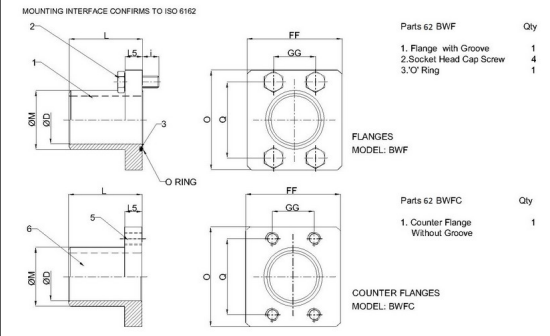

## BUTTWELD FLANGE [62BWF] Flange

Counter Flange | Standard Pressure Series (SAE CODE 62)

Flange	Counter Flange	Size	Pipe Sch	PN Bar	Ã~M	Ã~D	O	Q	FF	GG	L5	i	L	'O' Ring	Cap Screw
62BWF-21.3-160	62BWFC-21.3-160	1/2"	160	414	21.3	12	56	40.5	45	18.2	18	12	32	19.0 X 3.55	M8X30
62BWF-26.6-160	62BWFC-26.6-160	3/4"	160	414	26.6	16	71	50.8	51	23.8	20	15	32	25.0 X 3.55	M10X35
62BWF-33.4-160	62BWFC-33.4-160	1"	160	401	33.4	21	81	57.2	57	27.8	22	18	32	32.5 X 3.55	M12X40
62BWF-42.2-160	62BWFC-42.2-160	1.1/4"	160	310	42.2	30	95	66.6	70	31.8	22	18	32	37.5 X 3.55	M12X40
62BWF-42.2-XXS	62BWFC-42.2-XXS	1.1/4"	XXS	414	42.2	23	95	66.6	70	31.8	22	18	32	37.5 X 3.55	M12X40
62BWF-48.3-160	62BWFC-48.3-160	1.1/2"	160	317	48.3	34	113	79.3	83	36.5	21	24	38	47.5 X 3.55	M16X45

62BWF-48.3-XXS	62BWFC-48.3-XXS	1.1/2"	XXS	414	48.3	28	113	79.3	83	36.5	21	24	38	47.5 X 3.55	M16X45
62BWF-60.3-160	62BWFC-60.3-160	2"	160	324	60.3	43	133	96.8	102	44.5	30	30	45	56.0 X 3.55	M20X60
62BWF-60.3-XXS	62BWFC-60.3-XXS	2"	XXS	414	60.3	38	133	96.8	102	44.5	30	30	45	56.0 X 3.55	M20X60
62BWF-73.0-160	62BWFC-73.0-160	2.1/2"	160	296	73.0	54	175	123.8	127	58.7	32	33	51	69.0 X 3.55	M22X65
62BWF-73.0-XXS	61BWFC-73.0-XXS	2.1/2"	XXS	414	73.0	45	175	123.8	127	58.7	32	33	51	69.0 X 3.55	M22X65
62BWF-88.9-160	62BWFC-88.9-160	3"	160	288	88.9	66	216	152.4	153	71.4	35	45	63	85.0 X 3.55	M30X80
62BWF-88.9-XXS	62BWFC-88.9-XXS	3"	XXS	414	88.9	58	216	152.4	153	71.4	35	45	63	85.0 X 3.55	M30X80