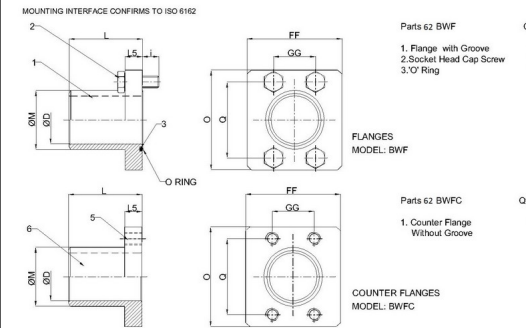

Hydraulic Flanges & Accessories

BUTTWELD FLANGE [62BWF] Flange

Counter Flange | Standard Pressure Series (SAE CODE 62)

Flange	Counter Flange	Size	Pipe Sch	PN Bar	Ã~M	Ã~D	O	Q	FF	GG	L5	i	L	'O' Ring	Cap Screw
62BWF-21.3-160	62BWFC-21.3-160	1/2"	160	414	21.3	12	56	40.5	45	18.2	18	12	32	19.0 X 3.55	M8X30
62BWF-26.6-160	62BWFC-26.6-160	3/4"	160	414	26.6	16	71	50.8	51	23.8	20	15	32	25.0 X 3.55	M10X35
62BWF-33.4-160	62BWFC-33.4-160	1"	160	401	33.4	21	81	57.2	57	27.8	22	18	32	32.5 X 3.55	M12X40
62BWF-42.2-160	62BWFC-42.2-160	1.1/4"	160	310	42.2	30	95	66.6	70	31.8	22	18	32	37.5 X 3.55	M12X40
62BWF-42.2-XXS	62BWFC-42.2-XXS	1.1/4"	XXS	414	42.2	23	95	66.6	70	31.8	22	18	32	37.5 X 3.55	M12X40
62BWF-48.3-160	62BWFC-48.3-160	1.1/2"	160	317	48.3	34	113	79.3	83	36.5	21	24	38	47.5 X 3.55	M16X45

62BWF-48.3-XXS	62BWFC-48.3-XXS	1.1/2"	XXS	414	48.3	28	113	79.3	83	36.5	21	24	38	47.5 X 3.55	M16X45
62BWF-60.3-160	62BWFC-60.3-160	2"	160	324	60.3	43	133	96.8	102	44.5	30	30	45	56.0 X 3.55	M20X60
62BWF-60.3-XXS	62BWFC-60.3-XXS	2"	XXS	414	60.3	38	133	96.8	102	44.5	30	30	45	56.0 X 3.55	M20X60
62BWF-73.0-160	62BWFC-73.0-160	2.1/2"	160	296	73.0	54	175	123.8	127	58.7	32	33	51	69.0 X 3.55	M22X65
62BWF-73.0-XXS	61BWFC-73.0-XXS	2.1/2"	XXS	414	73.0	45	175	123.8	127	58.7	32	33	51	69.0 X 3.55	M22X65
62BWF-88.9-160	62BWFC-88.9-160	3"	160	288	88.9	66	216	152.4	153	71.4	35	45	63	85.0 X 3.55	M30X80
62BWF-88.9-XXS	62BWFC-88.9-XXS	3"	XXS	414	88.9	58	216	152.4	153	71.4	35	45	63	85.0 X 3.55	M30X80