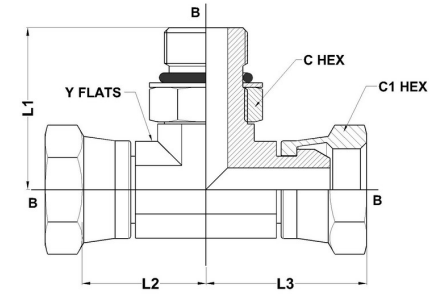

## Tube Fittings & Adapters

**MAORB-FPS-FPS Tee** 6911-NWO Series |

PART NO.SIZE	TUBE O.D.	A SAE ORB	B NPSM	A DRILL	B DRILL	L1 LGTH	L2 LGTH	L3 LGTH	C HEX	C1 HEX	Y FLATS
6911-08-08-08-NWO-FG	1/2	3/4-16	1/2-14	0.391	0.44	1.45	1.11	1.39	0.875	1.000	0.875
6911-10-12-12-NWO-FG	5/8	7/8-14	3/4-14	0.484	0.61	1.78	1.30	1.65	1.000	1.250	1.062