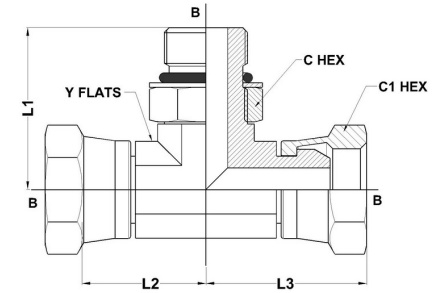

HYDROMATIK
connections par excellence

Tube Fittings & Adapters

MAORB-FPS-FPS Tee 6911-NWO Series |

PART NO.SIZE	TUBE O.D.	A SAE ORB	B NPSM	A DRILL	B DRILL	L1 LGTH	L2 LGTH	L3 LGTH	C HEX	C1 HEX	Y FLATS
6911-08-08-08-NWO-FG	1/2	3/4-16	1/2-14	0.391	0.44	1.45	1.11	1.39	0.875	1.000	0.875
6911-10-12-12-NWO-FG	5/8	7/8-14	3/4-14	0.484	0.61	1.78	1.30	1.65	1.000	1.250	1.062