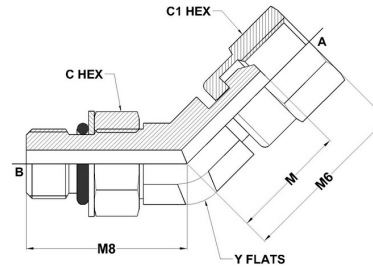

## Tube Fittings & Adapters

MAORB-FPS 45° 6902-NWO Series | SAE# 140357

| PART NO. SIZE     | TUBE O.D. | B SAE ORB | A NPSM | B DRILL | A DRILL | M8 LGTH | M LGTH | M6 LGTH | C HEX | C1 HEX | Y FLATS |
|-------------------|-----------|-----------|--------|---------|---------|---------|--------|---------|-------|--------|---------|
| 6902-04-04-NWO-FG | 1/4       | 7/16-20   | 1/4-18 | 0.172   | 0.22    | 1.08    | 0.73   | 0.92    | 0.563 | 0.688  | 0.562   |
| 6902-04-06-NWO-FG | 1/4       | 7/16-20   | 3/8-18 | 0.172   | 0.34    | 1.11    | 0.81   | 1.02    | 0.563 | 0.875  | 0.750   |
| 6902-06-04-NWO-FG | 3/8       | 9/16-18   | 1/4-18 | 0.297   | 0.22    | 1.14    | 0.73   | 0.92    | 0.688 | 0.688  | 0.562   |
| 6902-06-06-NWO-FG | 3/8       | 9/16-18   | 3/8-18 | 0.297   | 0.34    | 1.17    | 0.81   | 1.02    | 0.688 | 0.875  | 0.750   |
| 6902-06-08-NWO-FG | 3/8       | 9/16-18   | 1/2-14 | 0.297   | 0.46    | 1.23    | 0.88   | 1.16    | 0.688 | 1.000  | 0.875   |
| 6902-08-04-NWO-FG | 1/2       | 3/4-16    | 1/4-18 | 0.391   | 0.22    | 1.30    | 0.79   | 0.98    | 0.875 | 0.688  | 0.750   |
| 6902-08-06-NWO-FG | 1/2       | 3/4-16    | 3/8-18 | 0.391   | 0.34    | 1.30    | 0.81   | 1.02    | 0.875 | 0.875  | 0.750   |
| 6902-08-08-NWO-FG | 1/2       | 3/4-16    | 1/2-14 | 0.391   | 0.46    | 1.36    | 0.88   | 1.16    | 0.875 | 1.000  | 0.875   |
| 6902-08-12-NWO-FG | 1/2       | 3/4-16    | 3/4-14 | 0.391   | 0.635   | 1.41    | 1.02   | 1.37    | 0.875 | 1.250  | 1.062   |