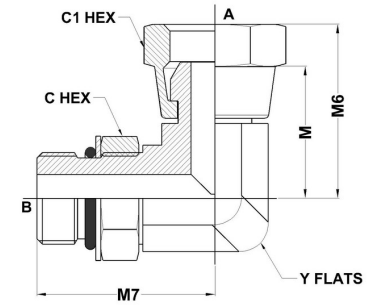

HYDROMATIK
connections par excellence

Tube Fittings & Adapters

MAORB-FPS 90° 6901-NWO Series | SAE# 140257

PART NO.SIZE	TUBE O.D.	B SAE ORB	A NPSM	B DRILL	A DRILL	M7 LGTH	M LGTH	M6 LGTH	C HEX	C1 HEX	Y FLATS
6901-04-02-NWO-FG	1/4	7/16-20	1/8-27	0.172	0.150	1.03	0.70	0.84	0.563	0.562	0.438
6901-04-04-NWO-FG	1/4	7/16-20	1/4-18	0.172	0.220	1.19	0.88	1.07	0.563	0.688	0.562
6901-04-06-NWO-FG	1/4	7/16-20	3/8-18	0.172	0.340	1.26	0.99	1.20	0.563	0.875	0.750
6901-04-08-NWO-FG	1/4	7/16-20	1/2-14	0.172	0.460	1.26	1.11	1.39	0.563	1.000	0.750
6901-05-04-NWO-FG	5/16	1/2-20	1/4-18	0.234	0.220	1.13	0.88	1.07	0.625	0.688	0.562
6901-06-04-NWO-FG	3/8	9/16-18	1/4-18	0.297	0.220	1.25	0.88	1.07	0.688	0.688	0.562
6901-06-06-NWO-FG	3/8	9/16-18	3/8-18	0.297	0.340	1.32	0.99	1.20	0.688	0.875	0.750
6901-06-08-NWO-FG	3/8	9/16-18	1/2-14	0.297	0.460	1.32	1.11	1.39	0.688	1.000	0.750
6901-08-04-NWO-FG	1/2	3/4-16	1/4-18	0.391	0.220	1.45	0.97	1.16	0.875	0.688	0.750
6901-08-06-NWO-FG	1/2	3/4-16	3/8-18	0.391	0.340	1.45	0.99	1.20	0.875	0.875	0.750
6901-08-08-NWO-FG	1/2	3/4-16	1/2-14	0.391	0.460	1.45	1.11	1.39	0.875	1.000	0.750
6901-08-12-NWO-FG	1/2	3/4-16	3/4-14	0.391	0.635	1.62	1.30	1.65	0.875	1.250	1.062
6901-10-04-NWO-FG	5/8	7/8-14	1/4-18	0.484	0.220	1.70	1.02	1.21	1.000	0.688	0.875
6901-10-06-NWO-FG	5/8	7/8-14	3/8-18	0.484	0.340	1.70	1.04	1.25	1.000	0.875	0.875