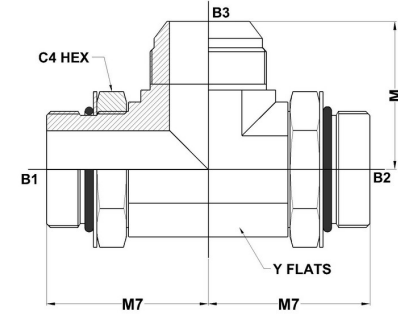

HYDROMATIK
connections par excellence

Tube Fittings & Adapters

MAORB-MAORB-MJ Tee 6840-NWO Series |

PART NO.SIZE	TUBE O.D.	B1 SAE ORB	B2 SAE ORB	B3 JIC 37	B1 DRILL	B2 DRILL	B3 DRILL	M7 LGTH	M LGTH	C HEX	Y FLATS
6840-20-20-20-NWO-FG	1-1/4	1-5/8-12	1-5/8-12	1-5/8-12	1.078	1.078	1.078	2.25	2.06	1.875	1.625