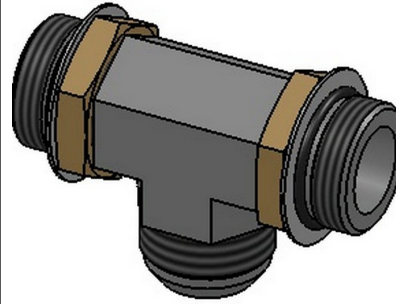

## Tube Fittings & Adapters

**MAORB-MAORB-MJ Tee 6840-NWO Series** |

PART NO.SIZE	TUBE O.D.	B1 SAE ORB	B2 SAE ORB	B3 JIC 37	B1 DRILL	B2 DRILL	B3 DRILL	M7 LGTH	M LGTH	C HEX	Y FLATS
6840-20-20-20-NWO-FG	1-1/4	1-5/8-12	1-5/8-12	1-5/8-12	1.078	1.078	1.078	2.25	2.06	1.875	1.625