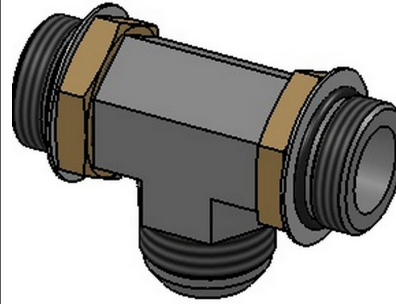

HYDROMATIK
connections par excellence

Tube Fittings & Adapters

MAORB-MAORB-MJ Tee 6840-NWO Series |

PART NO.SIZE	TUBE O.D.	B1 SAE ORB	B2 SAE ORB	B3 JIC 37	B1 DRILL	B2 DRILL	B3 DRILL	M7 LGTH	M LGTH	C HEX	Y FLATS
6840-20-20-20-NWO-FG	1-1/4	1-5/8-12	1-5/8-12	1-5/8-12	1.078	1.078	1.078	2.25	2.06	1.875	1.625