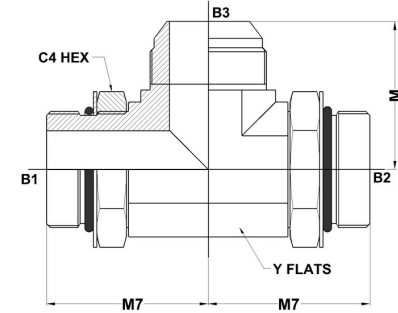

## Tube Fittings & Adapters

**MAORB-MAORB-MJ Tee 6840-NWO Series** |

PART NO.SIZE	TUBE O.D.	B1 SAE ORB	B2 SAE ORB	B3 JIC 37	B1 DRILL	B2 DRILL	B3 DRILL	M7 LGTH	M LGTH	C HEX	Y FLATS
6840-20-20-20-NWO-FG	1-1/4	1-5/8-12	1-5/8-12	1-5/8-12	1.078	1.078	1.078	2.25	2.06	1.875	1.625