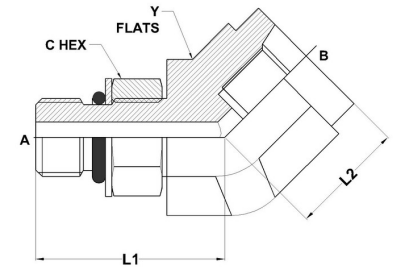

HYDROMATIK
connections par excellence

Tube Fittings & Adapters

MAORB-FORB 45° Large Nut 6818 Series |

PART NO.SIZE	TUBE O.D.	A AORB	B SAE ORB	A DRILL	L1 LGTH	L2 LGTH	C HEX	Y FLATS
6818-04-04-NWO-FG	1/4	7/16-20	7/16-20	0.172	1.86	0.64	0.563	0.750