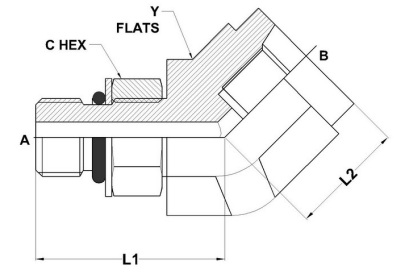

## Tube Fittings & Adapters

**MAORB-FORB 45° Large Nut 6818 Series** |

PART NO.SIZE	TUBE O.D.	A AORB	B SAE ORB	A DRILL	L1 LGTH	L2 LGTH	C HEX	Y FLATS
6818-04-04-NWO-FG	1/4	7/16-20	7/16-20	0.172	1.86	0.64	0.563	0.750