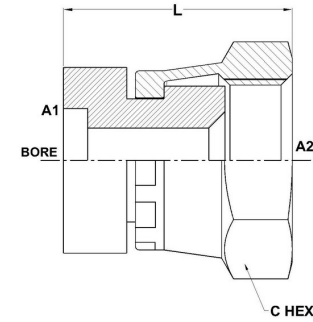

HYDROMATIK
connections par excellence

Tube Fittings & Adapters

Bore-FJS Straight 0900 Series |

PART NO. SIZE	TUBE O.D.	A1 BORE	A2 THREAD	L LGTH	C HEX
0900-04-04	1/4	0.256	7/16-20	0.900	0.562
0900-08-08	1/2	0.506	3/4-16		0.812
0900-12-12	3/4	0.757	1-1/16-12	1.625	1.250
0900-16-16	1	1.007	1-5/16-12		1.375
0900-20-20	1-1/4	1.258	1-5/8-12	1.950	2.000