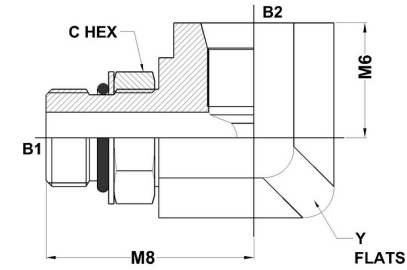

HYDROMATIK
connections par excellence

Tube Fittings & Adapters

MAORB-FORB 90° 6815-NWO Series |

PART NO.SIZE	TUBE O.D.	B1 SAE ORB	B2 SAE ORB	B1 DRILL	M8 LGTH	M6 LGTH	C HEX	Y FLATS
6815-04-04-NWO-FG	1/4	7/16-20	7/16-20	0.172	1.23	0.63	0.563	0.750
6815-06-06-NWO-FG	3/8	9/16-18	9/16-18	0.297	1.38	0.75	0.688	0.875
6815-08-08-NWO-FG	1/2	3/4-16	3/4-16	0.391	1.59	0.88	0.875	1.062
6815-10-10-NWO-FG	5/8	7/8-14	7/8-14	0.484	1.81	1.02	1.000	1.062
6815-12-12-NWO-FG	3/4	1-1/16-12	1-1/16-12	0.609	2.00	1.21	1.250	1.312
6815-16-16-NWO-FG	1	1-5/16-12	1-5/16-12	0.844	2.25	1.33	1.500	1.625