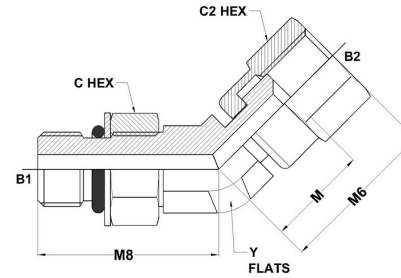

## Tube Fittings & Adapters

MAORB-FJS 45° 6810-NWO Series |

| PART NO.SIZE      | TUBE O.D. | B1 THREAD | B2 THREAD | B1 DRILL | B2 DRILL | M8 LGTH | M LGTH | M6 LGTH | C HEX | C2 HEX | Y FLATS |
|-------------------|-----------|-----------|-----------|----------|----------|---------|--------|---------|-------|--------|---------|
| 6810-04-04-NWO-FG | 1/4       | 7/16-20   | 7/16-20   | 0.172    | 0.172    | 1.05    | 0.59   | 0.94    | 0.563 | 0.563  | 0.438   |
| 6810-06-06-NWO-FG | 3/8       | 9/16-18   | 9/16-18   | 0.297    | 0.297    | 1.14    | 0.74   | 1.12    | 0.688 | 0.688  | 0.562   |
| 6810-08-08-NWO-FG | 1/2       | 3/4-16    | 3/4-16    | 0.391    | 0.391    | 1.30    | 0.85   | 1.28    | 0.875 | 0.875  | 0.750   |
| 6810-12-12-NWO-FG | 3/4       | 1-1/16-12 | 1-1/16-12 | 0.609    | 0.609    | 1.73    | 0.93   | 1.50    | 1.250 | 1.250  | 1.062   |