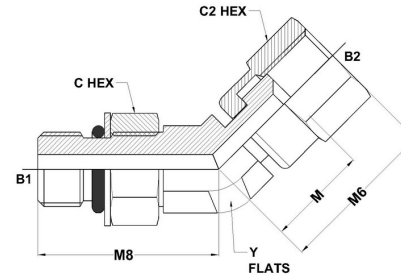

## Tube Fittings & Adapters

MAORB-FJS 45° 6810-NWO Series |

PART NO.SIZE	TUBE O.D.	B1 THREAD	B2 THREAD	B1 DRILL	B2 DRILL	M8 LGTH	M LGTH	M6 LGTH	C HEX	C2 HEX	Y FLATS
6810-04-04-NWO-FG	1/4	7/16-20	7/16-20	0.172	0.172	1.05	0.59	0.94	0.563	0.563	0.438
6810-06-06-NWO-FG	3/8	9/16-18	9/16-18	0.297	0.297	1.14	0.74	1.12	0.688	0.688	0.562
6810-08-08-NWO-FG	1/2	3/4-16	3/4-16	0.391	0.391	1.30	0.85	1.28	0.875	0.875	0.750
6810-12-12-NWO-FG	3/4	1-1/16-12	1-1/16-12	0.609	0.609	1.73	0.93	1.50	1.250	1.250	1.062