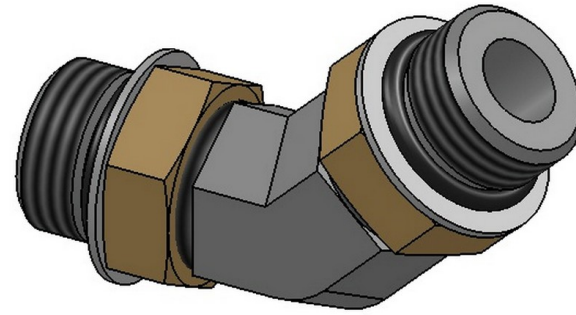

## Tube Fittings & Adapters

MAORB-MAORB 45° 6808-NWO Series |

PART NO.SIZE	TUBE O.D.	B1 SAE ORB	B2 SAE ORB	B1 DRILL	B2 DRILL	M1 LGTH	M2 LGTH	C HEX	Y FLATS
6808-04-04-NWO-FG	1/4	7/16-20	7/16-20	0.172	0.172	1.05	1.05	0.563	0.438
6808-08-08-NWO-FG	1/2	3/4-16	3/4-16	0.391	0.391	1.30	1.30	0.875	0.750
6808-16-16-NWO-FG	1	1-5/16-12	1-5/16-12	0.844	0.844	1.86	1.86	1.500	1.312