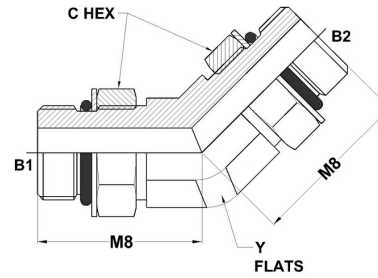

## Tube Fittings & Adapters

MAORB-MAORB 45° 6808-NWO Series |

PART NO.SIZE	TUBE O.D.	B1 SAE ORB	B2 SAE ORB	B1 DRILL	B2 DRILL	M1 LGTH	M2 LGTH	C HEX	Y FLATS
6808-04-04-NWO-FG	1/4	7/16-20	7/16-20	0.172	0.172	1.05	1.05	0.563	0.438
6808-08-08-NWO-FG	1/2	3/4-16	3/4-16	0.391	0.391	1.30	1.30	0.875	0.750
6808-16-16-NWO-FG	1	1-5/16-12	1-5/16-12	0.844	0.844	1.86	1.86	1.500	1.312