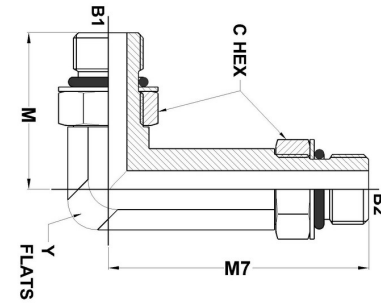

## Tube Fittings & Adapters

**MAORB-MAORB 90° X-Long** 6807-LL-NWO Series |

PART NO.SIZE	TUBE O.D.	B1 SAE ORB	B2 SAE ORB	B1 DRILL	B2 DRILL	M LGTH	M7 LGTH	C HEX	Y FLATS
6807-LL-06-06-NWO-FG	3/8	9/16-18	9/16-18	0.297	0.297	1.25	2.08	0.688	0.562