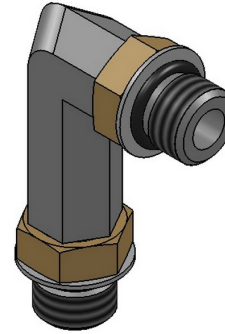

## Tube Fittings & Adapters

**MAORB-MAORB 90° X-Long** 6807-LL-NWO Series |

PART NO.SIZE	TUBE O.D.	B1 SAE ORB	B2 SAE ORB	B1 DRILL	B2 DRILL	M LGTH	M7 LGTH	C HEX	Y FLATS
6807-LL-06-06-NWO-FG	3/8	9/16-18	9/16-18	0.297	0.297	1.25	2.08	0.688	0.562