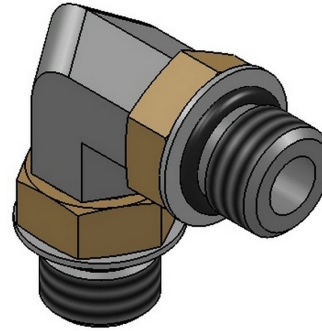

HYDROMATIK
connections par excellence

Tube Fittings & Adapters

MAORB-MAORB 90° 6807-NWO Series |

PART NO.SIZE	TUBE O.D.	B1 SAE ORB	B2 SAE ORB	B1 DRILL	B2 DRILL	M1 LGTH	M2 LGTH	C HEX	C2 HEX	Y FLATS
6807-04-04-NWO-FG	1/4	7/16-20	7/16-20	0.172	0.172	1.03	1.03	0.563	0.563	0.438
6807-06-06-NWO-FG	3/8	9/16-18	9/16-18	0.297	0.297	1.25	1.25	0.688	0.688	0.562
6807-08-06-NWO-FG	1/2	3/4-16	9/16-18	0.391	0.297	1.45	1.32	0.875	0.688	0.750
6807-08-08-NWO-FG	1/2	3/4-16	3/4-16	0.391	0.391	1.45	1.45	0.875	0.875	0.750
6807-10-08-NWO-FG	5/8	7/8-14	3/4-16	0.484	0.391	1.70	1.54	1.000	0.875	0.875
6807-10-10-NWO-FG	5/8	7/8-14	7/8-14	0.484	0.484	1.70	1.70	1.000	1.000	0.875
6807-12-12-NWO-FG	3/4	1-1/16-12	1-1/16-12	0.609	0.609	1.94	1.94	1.250	1.250	1.062
6807-16-16-NWO-FG	1	1-5/16-12	1-5/16-12	0.844	0.844	2.05	2.05	1.500	1.500	1.312
6807-20-20-NWO-FG	1-1/4	1-5/8-12	1-5/8-12	1.078	1.078	2.25	2.25	1.875	1.875	1.625
6807-24-24-NWO-FG	1-1/2	1-7/8-12	1-7/8-12	1.312	1.312	2.39	2.39	2.125	2.125	1.875