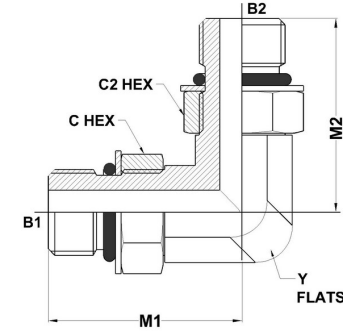

HYDROMATIK
connections par excellence

Tube Fittings & Adapters

MAORB-MAORB 90° 6807-NWO Series |

PART NO.SIZE	TUBE O.D.	B1 SAE ORB	B2 SAE ORB	B1 DRILL	B2 DRILL	M1 LGTH	M2 LGTH	C HEX	C2 HEX	Y FLATS
6807-04-04-NWO-FG	1/4	7/16-20	7/16-20	0.172	0.172	1.03	1.03	0.563	0.563	0.438
6807-06-06-NWO-FG	3/8	9/16-18	9/16-18	0.297	0.297	1.25	1.25	0.688	0.688	0.562
6807-08-06-NWO-FG	1/2	3/4-16	9/16-18	0.391	0.297	1.45	1.32	0.875	0.688	0.750
6807-08-08-NWO-FG	1/2	3/4-16	3/4-16	0.391	0.391	1.45	1.45	0.875	0.875	0.750
6807-10-08-NWO-FG	5/8	7/8-14	3/4-16	0.484	0.391	1.70	1.54	1.000	0.875	0.875
6807-10-10-NWO-FG	5/8	7/8-14	7/8-14	0.484	0.484	1.70	1.70	1.000	1.000	0.875
6807-12-12-NWO-FG	3/4	1-1/16-12	1-1/16-12	0.609	0.609	1.94	1.94	1.250	1.250	1.062
6807-16-16-NWO-FG	1	1-5/16-12	1-5/16-12	0.844	0.844	2.05	2.05	1.500	1.500	1.312
6807-20-20-NWO-FG	1-1/4	1-5/8-12	1-5/8-12	1.078	1.078	2.25	2.25	1.875	1.875	1.625
6807-24-24-NWO-FG	1-1/2	1-7/8-12	1-7/8-12	1.312	1.312	2.39	2.39	2.125	2.125	1.875