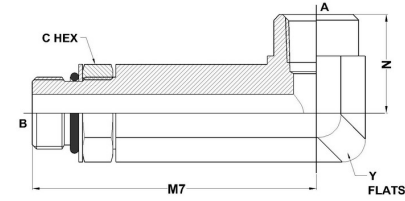

## Tube Fittings & Adapters

**MAORB-FP 90° Long** 6805-L-NWO Series |

PART NO.SIZE	TUBE O.D.	B SAE ORB	A NPTF	B DRILL	M7 LGTH	N LGTH	C HEX	Y FLATS
6805-L-08-06-NWO-FG	1/2	3/4-16	3/8-18	0.391	2.93	1.02	0.875	0.875
6805-L-10-08-NWO-FG	5/8	7/8-14	1/2-14	0.484	3.53	1.23	1.000	1.062
6805-L-12-12-NWO-FG	3/4	1-1/16-12	3/4-14	0.609	4.05	1.36	1.250	1.312
6805-L-16-16-NWO-FG	1	1-5/16-12	1-11-1/2	0.844	4.62	1.62	1.500	1.625