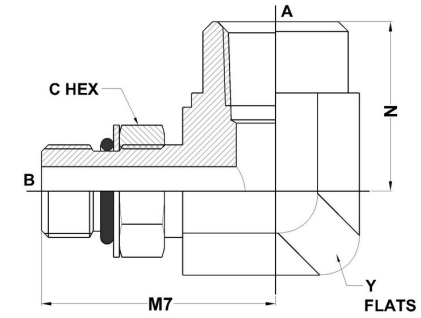

HYDROMATIK
connections par excellence

Tube Fittings & Adapters

MAORB-FP 90° 6805-NWO Series |

PART NO. SIZE	TUBE O.D	B THRAD	A NPTF	B DRILL	M7 LGTH	N LGTH	C HEX	Y FLATS
6805-04-02-NWO-FG	1/4	7/16-20	1/8-27	0.172	1.19	0.66	0.563	0.562
6805-04-04-NWO-FG	1/4	7/16-20	1/4-18	0.172	1.26	0.88	0.563	0.750
6805-05-02-NWO-FG	5/16	1/2-20	1/8-27	0.234	1.13	0.66	0.625	0.562
6805-06-04-NWO-FG	3/8	9/16-18	1/4-18	0.297	1.32	0.88	0.688	0.750
6805-06-06-NWO-FG	3/8	9/16-18	3/8-18	0.297	1.41	1.02	0.688	0.875
6805-08-06-NWO-FG	1/2	3/4-16	3/8-18	0.391	1.54	1.02	0.875	0.875
6805-08-08-NWO-FG	1/2	3/4-16	1/2-14	0.391	1.62	1.23	0.875	1.062
6805-10-06-NWO-FG	5/8	7/8-14	3/8-18	0.484	1.70	1.02	1.000	0.875
6805-10-08-NWO-FG	5/8	7/8-14	1/2-14	0.484	1.78	1.23	1.000	1.062
6805-12-08-NWO-FG	3/4	1-1/16-12	1/2-14	0.609	1.94	1.23	1.250	1.062
6805-12-12-NWO-FG	3/4	1-1/16-12	3/4-14	0.609	2.05	1.36	1.250	1.312
6805-12-16-NWO-FG	3/4	1-1/16-12	1-11-1/2	0.609	2.25	1.62	1.250	1.625
6805-14-12-NWO-FG	7/8	1-3/16-12	3/4-14	0.719	2.00	1.36	1.375	1.312
6805-16-12-NWO-FG	1	1-5/16-12	3/4-14	0.844	2.05	1.36	1.500	1.312

6805-16-16-NWO-FG	1	1-5/16-12	1-11-1/2	0.844	2.25	1.62	1.500	1.625
6805-20-20-NWO-FG	1-1/4	1-5/8-12	1-1/4-11-1/2	1.078	2.39	1.70	1.875	1.875
6805-24-20-NWO-FG	1-1/2	1-7/8-12	1-1/4-11-1/2	1.312	2.39	1.70	2.125	1.875
6805-24-24-NWO-FG	1-1/2	1-7/8-12	1-1/2-11-1/2	1.312	2.89	2.08	2.125	2.562
6805-32-32-NWO-FG	2	2-1/2-12	2-11-1/2	1.781	3.02	2.39	2.750	2.812