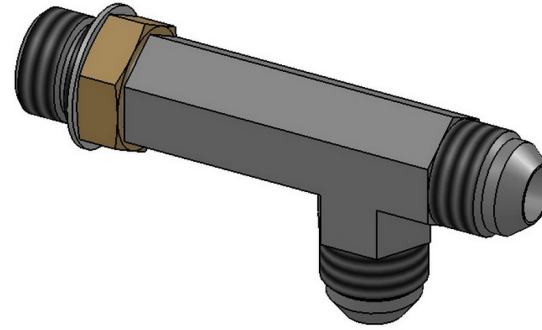

HYDROMATIK
connections par excellence

Tube Fittings & Adapters

MJ-MAORB-MJ Run Tee 6804-L-NWO Series |

PART NO. SIZE	TUBE O.D.	B1 SAE 37	B2 SAE ORB	B3 SAE 37	B1 DRILL	B2 DRILL	B3 DRILL	M1 LGTH	M7 LGTH	M2 LGTH	C HEX	Y FLATS
6804-L-08-08-08-NWO-FG	1/2	3/4-16	3/4-16	3/4-16	0.391	0.391	0.391	1.25	2.59	1.25	0.875	0.750
6804-L-10-08-08-NWO-FG	5/8	7/8-14	3/4-16	3/4-16	0.484	0.391	0.391	1.45	2.59	1.33	0.875	0.875