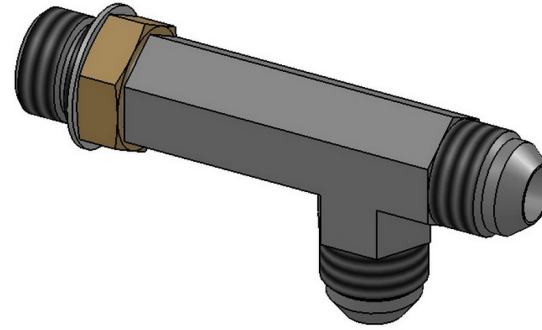

## Tube Fittings & Adapters

**MJ-MAORB-MJ Run Tee** 6804-L-NWO Series |

PART NO. SIZE	TUBE O.D.	B1 SAE 37	B2 SAE ORB	B3 SAE 37	B1 DRILL	B2 DRILL	B3 DRILL	M1 LGTH	M7 LGTH	M2 LGTH	C HEX	Y FLATS
6804-L-08-08-08-NWO-FG	1/2	3/4-16	3/4-16	3/4-16	0.391	0.391	0.391	1.25	2.59	1.25	0.875	0.750
6804-L-10-08-08-NWO-FG	5/8	7/8-14	3/4-16	3/4-16	0.484	0.391	0.391	1.45	2.59	1.33	0.875	0.875