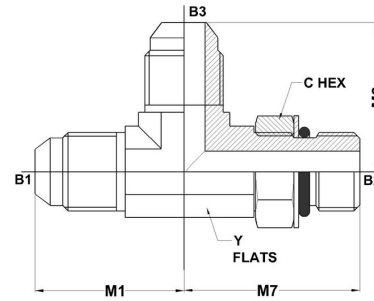

HYDROMATIK
connections par excellence

Tube Fittings & Adapters

MJ-MAORB-MJ Run Tee 6804-L-NWO Series |

PART NO. SIZE	TUBE O.D.	B1 SAE 37	B2 SAE ORB	B3 SAE 37	B1 DRILL	B2 DRILL	B3 DRILL	M1 LGTH	M7 LGTH	M2 LGTH	C HEX	Y FLATS
6804-L-08-08-08-NWO-FG	1/2	3/4-16	3/4-16	3/4-16	0.391	0.391	0.391	1.25	2.59	1.25	0.875	0.750
6804-L-10-08-08-NWO-FG	5/8	7/8-14	3/4-16	3/4-16	0.484	0.391	0.391	1.45	2.59	1.33	0.875	0.875