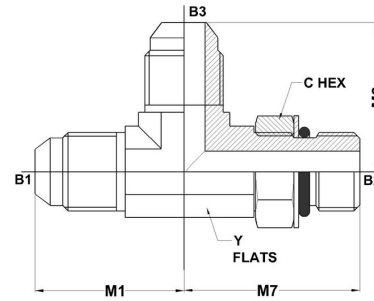

## Tube Fittings & Adapters

**MJ-MAORB-MJ Run Tee** 6804-L-NWO Series |

PART NO. SIZE	TUBE O.D.	B1 SAE 37	B2 SAE ORB	B3 SAE 37	B1 DRILL	B2 DRILL	B3 DRILL	M1 LGTH	M7 LGTH	M2 LGTH	C HEX	Y FLATS
6804-L-08-08-08-NWO-FG	1/2	3/4-16	3/4-16	3/4-16	0.391	0.391	0.391	1.25	2.59	1.25	0.875	0.750
6804-L-10-08-08-NWO-FG	5/8	7/8-14	3/4-16	3/4-16	0.484	0.391	0.391	1.45	2.59	1.33	0.875	0.875