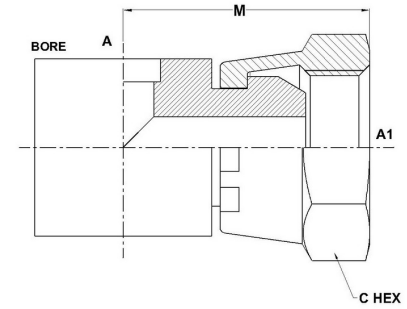

HYDROMATIK
connections par excellence

Tube Fittings & Adapters

Bore-FPS 90° 0801 Series |

PART NO. SIZE	TUBE O.D.	A BORE	A1 NPSM	M LGTH	C HEX
0801-06-04	3/8	0.381	1/4-18	0.880	0.688