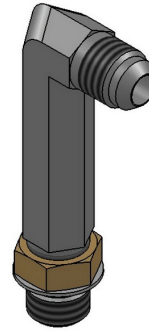

HYDROMATIK
connections par excellence

Tube Fittings & Adapters

MJ-MAORB 90° 6801-LLL-NWO Series | SAE# 071720

PART NO.SIZE	TUBE O.D.	B1 SAE 37	B2 SAE 37	B1 DRILL	B2 DRILL	M LGTH	M7 LGTH	C HEX	Y FLATS
6801-LLL-04-04-NWO-FG	1/4	7/16-20	7/16-20	0.172	0.172	0.89	2.44	0.563	0.438
6801-LLL-06-06-NWO-FG	3/8	9/16-18	9/16-18	0.297	0.297	1.06	2.91	0.688	0.562
6801-LLL-06-08-NWO-FG	3/8	9/16-18	3/4-16	0.297	0.391	1.14	3.53	0.875	0.750
6801-LLL-08-08-NWO-FG	1/2	3/4-16	3/4-16	0.391	0.391	1.25	3.53	0.875	0.750
6801-LLL-16-16-NWO-FG	1	1-5/16-12	1-5/16-12	0.844	0.844	1.81	5.39	1.500	1.312