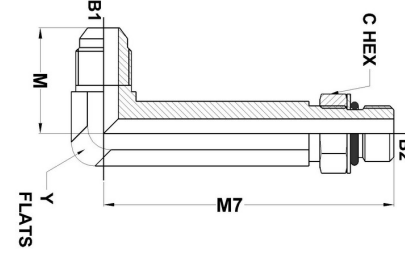

HYDROMATIK
connections par excellence

Tube Fittings & Adapters

MJ-MAORB 90° 6801-LLL-NWO Series | SAE# 071720

PART NO.SIZE	TUBE O.D.	B1 SAE 37	B2 SAE 37	B1 DRILL	B2 DRILL	M LGTH	M7 LGTH	C HEX	Y FLATS
6801-LLL-04-04-NWO-FG	1/4	7/16-20	7/16-20	0.172	0.172	0.89	2.44	0.563	0.438
6801-LLL-06-06-NWO-FG	3/8	9/16-18	9/16-18	0.297	0.297	1.06	2.91	0.688	0.562
6801-LLL-06-08-NWO-FG	3/8	9/16-18	3/4-16	0.297	0.391	1.14	3.53	0.875	0.750
6801-LLL-08-08-NWO-FG	1/2	3/4-16	3/4-16	0.391	0.391	1.25	3.53	0.875	0.750
6801-LLL-16-16-NWO-FG	1	1-5/16-12	1-5/16-12	0.844	0.844	1.81	5.39	1.500	1.312