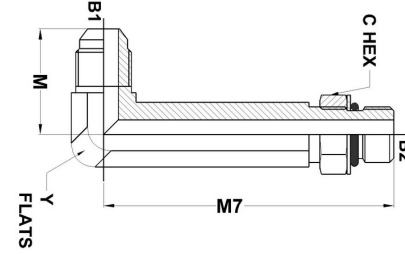

HYDROMATIK
connections par excellence

Tube Fittings & Adapters

MJ-MAORB 90° 6801-LLL-NWO Series | SAE# 071720

PART NO.SIZE	TUBE O.D.	B1 SAE 37	B2 SAE 37	B1 DRILL	B2 DRILL	M LGTH	M7 LGTH	C HEX	Y FLATS
6801-LLL-04-04-NWO-FG	1/4	7/16-20	7/16-20	0.172	0.172	0.89	2.44	0.563	0.438
6801-LLL-06-06-NWO-FG	3/8	9/16-18	9/16-18	0.297	0.297	1.06	2.91	0.688	0.562
6801-LLL-06-08-NWO-FG	3/8	9/16-18	3/4-16	0.297	0.391	1.14	3.53	0.875	0.750
6801-LLL-08-08-NWO-FG	1/2	3/4-16	3/4-16	0.391	0.391	1.25	3.53	0.875	0.750
6801-LLL-16-16-NWO-FG	1	1-5/16-12	1-5/16-12	0.844	0.844	1.81	5.39	1.500	1.312