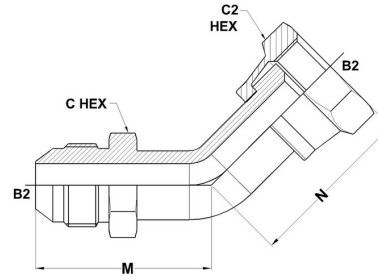

HYDROMATIK
connections par excellence

Tube Fittings & Adapters

MJ-FJS Swept 45° 6702 Series |

PART NO.SIZE	TUBE O.D.	B1 SAE 37	B2 SAE37	M LGTH	N LGTH	C HEX	C2 HEX
6702-04-04	1/4	7/16-20	7/16-20	1.102	0.984	0.500	0.563
6702-06-06	3/8	9/16-18	9/16-18	1.378	1.063	0.625	0.688
6702-08-08	1/2	3/4-16	3/4-16	1.575	1.181	0.812	0.875
6702-10-10	5/8	7/8-14	7/8-14	1.614	1.417	0.937	1.000
6702-12-12	3/4	1-1/16-12	1-1/16-12	2.205	1.732	1.125	1.250
6702-16-16	1	1-5/16-12	1-5/16-12	2.480	2.087	1.375	1.500
6702-20-20	1-1/4	1-5/8-12	1-5/8-12	2.953	2.283	1.688	2.000