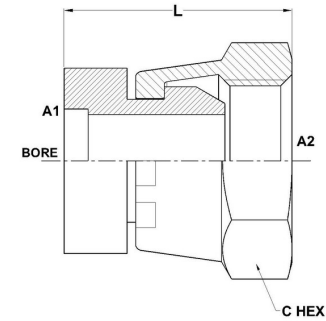

HYDROMATIK
connections par excellence

Tube Fittings & Adapters

BORE-FPS Straight 0800 Series |

PART NO. SIZE	TUBE O.D.	A1 BORE	A2 NPSM	L LGTH	C HEX
0800-08-06	1/2	0.506	3/8-18	1.023	0.875