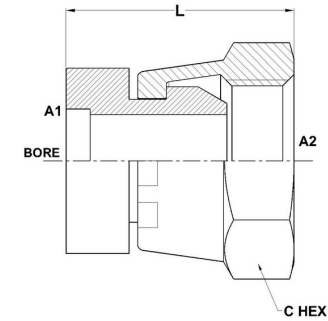

HYDROMATIK
connections par excellence

Tube Fittings & Adapters

BORE-FPS Straight 0800 Series |

PART NO. SIZE	TUBE O.D.	A1 BORE	A2 NPSM	L LGTH	C HEX
0800-08-06	1/2	0.506	3/8-18	1.023	0.875