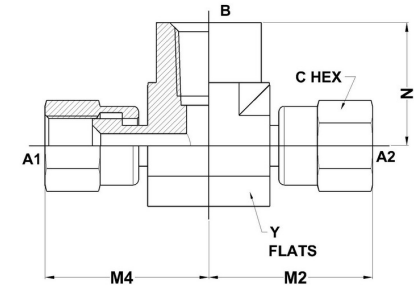

HYDROMATIK
connections par excellence

Tube Fittings & Adapters

FJS-FJS-FP Tee 6605 Series |

PART NO.SIZE	TUBE O.D.	A1 SAE37	A2 SAE37	B NPTF	A1 DRILL	A2 DRILL	M4 LGTH	M2 LGTH	N LGTH	C HEX	Y FLATS
6605-04-04-04-FG	1/4	7/16-20	7/16-20	1/4-18	0.172	0.172	0.83	1.18	0.88	0.563	0.750