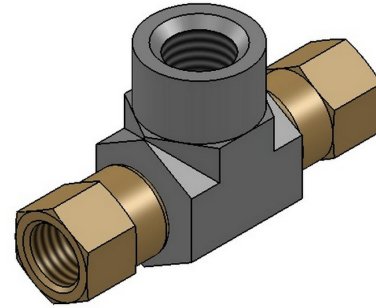

HYDROMATIK
connections par excellence

Tube Fittings & Adapters

FJS-FJS-FP Tee 6605 Series |

PART NO.SIZE	TUBE O.D.	A1 SAE37	A2 SAE37	B NPTF	A1 DRILL	A2 DRILL	M4 LGTH	M2 LGTH	N LGTH	C HEX	Y FLATS
6605-04-04-04-FG	1/4	7/16-20	7/16-20	1/4-18	0.172	0.172	0.83	1.18	0.88	0.563	0.750