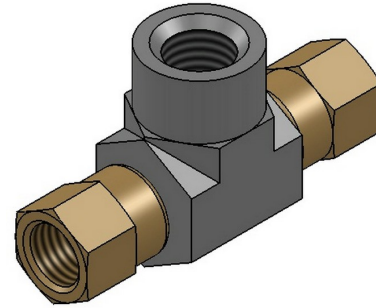

## Tube Fittings & Adapters

**FJS-FJS-FP Tee 6605 Series** |

PART NO.SIZE	TUBE O.D.	A1 SAE37	A2 SAE37	B NPTF	A1 DRILL	A2 DRILL	M4 LGTH	M2 LGTH	N LGTH	C HEX	Y FLATS
6605-04-04-04-FG	1/4	7/16-20	7/16-20	1/4-18	0.172	0.172	0.83	1.18	0.88	0.563	0.750