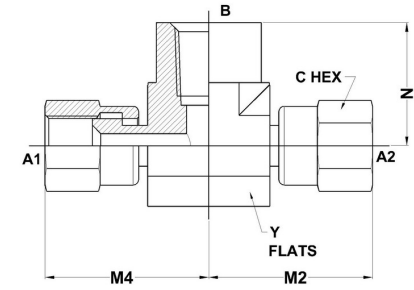

## Tube Fittings & Adapters

**FJS-FJS-FP Tee 6605 Series** |

PART NO.SIZE	TUBE O.D.	A1 SAE37	A2 SAE37	B NPTF	A1 DRILL	A2 DRILL	M4 LGTH	M2 LGTH	N LGTH	C HEX	Y FLATS
6605-04-04-04-FG	1/4	7/16-20	7/16-20	1/4-18	0.172	0.172	0.83	1.18	0.88	0.563	0.750