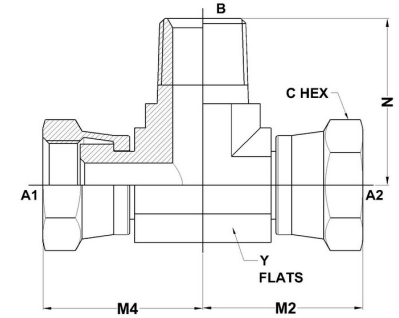

### FJS-FJS-MP Tee 6604 Series |

PART NO.SIZE	TUBE .O.D.	A1 SAE 37	A2 SAE 37	B NPTF	A1 DRILL	A2 DRILL	B DRILL	M4 LGTH	M2 LGTH	N LGTH	C HEX	Y FLATS
6604-06-06-06-FG	3/8	9/16-18	9/16-18	3/8-18	0.297	0.297	0.406	0.90	1.28	1.22	0.688	0.750
6604-12-12-12-FG	3/4	1-1/16-12	1-1/16-12	3/4-14	0.609	0.609	0.719	1.18	1.75	1.59	1.250	1.062
6604-04-04-04-FG	1/4	7/16-20	7/16-20	1/4-18	0.172	0.172	0.281	0.79	1.14	1.09	0.562	0.562
6604-08-08-08-FG	1/2	3/4-16	3/4-16	1/2-14	0.391	0.391	0.531	1.08	1.51	1.47	0.875	0.875
6604-16-16-16-FG	1	1-5/16-12	1-5/16-12	1-11-1/2	0.844	0.844	0.938	1.40	2.00	1.97	1.500	1.312