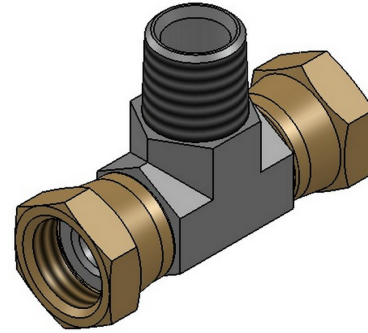

### FJS-FJS-MP Tee 6604 Series |

PART NO.SIZE	TUBE .O.D.	A1 SAE 37	A2 SAE 37	B NPTF	A1 DRILL	A2 DRILL	B DRILL	M4 LGTH	M2 LGTH	N LGTH	C HEX	Y FLATS
6604-06-06-06-FG	3/8	9/16-18	9/16-18	3/8-18	0.297	0.297	0.406	0.90	1.28	1.22	0.688	0.750
6604-12-12-12-FG	3/4	1-1/16-12	1-1/16-12	3/4-14	0.609	0.609	0.719	1.18	1.75	1.59	1.250	1.062
6604-04-04-04-FG	1/4	7/16-20	7/16-20	1/4-18	0.172	0.172	0.281	0.79	1.14	1.09	0.562	0.562
6604-08-08-08-FG	1/2	3/4-16	3/4-16	1/2-14	0.391	0.391	0.531	1.08	1.51	1.47	0.875	0.875
6604-16-16-16-FG	1	1-5/16-12	1-5/16-12	1-11-1/2	0.844	0.844	0.938	1.40	2.00	1.97	1.500	1.312