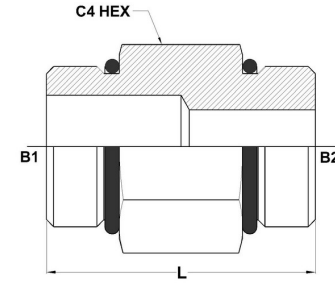

HYDROMATIK
connections par excellence

Tube Fittings & Adapters

MORB-MORB Straight 6464-L-O Series |

PART NO. SIZE	TUBE O.D.	B1 SAE ORB	B2 SAE ORB	B1 DRILL	B2 DRILL	L LGTH	C4 HEX
6464-L-06-06-O	3/8	9/16-18	9/16-18	0.297	0.297	1.49	0.688
6464-L-08-08-O	1/2	3/4-16	3/4-16	0.391	0.391	1.76	0.875
6464-L-10-08-O	5/8	7/8-14	3/4-16	0.484	0.391	1.82	1.000
6464-L-10-10-O	5/8	7/8-14	7/8-14	0.484	0.484	1.80	1.000
6464-L-16-12-O	1	1-5/16-12	1-1/16-12	0.844	0.609	2.19	1.500