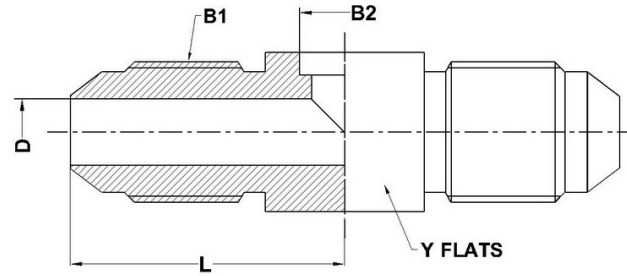

## Tube Fittings & Adapters

**Bore-MJ-MJ Tee 0702 Series** |

PART NO. SIZE	TUBE O.D.	B1 JIC	B2 BORE	D DRILL	L LGTH	Y FLATS
0702-05-05-05	5/16	1/2-20	0.319	0.234	0.970	0.562
0702-06-06-06	3/8	9/16-18	0.381	0.297	1.090	0.625
0702-08-08-08	1/2	3/4-16	0.506	0.391	1.250	0.812
0702-10-10-10	5/8	7/8-14	0.631	0.484	1.450	0.937
0702-12-12-12	3/4	1-1/16-12	0.757	0.609	1.660	1.125
0702-16-16-16	1	1-5/16-12	1.007	0.844	1.810	1.375