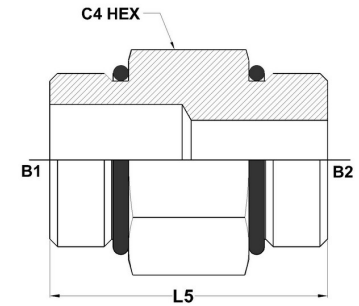

HYDROMATIK
connections par excellence

Tube Fittings & Adapters

MORB-MORB Straight 6464-O Series |

PART NO. SIZE	TUBE O.D.	B1 SAE ORB	B2 SAE ORB	B1 DRILL	B2 DRILL	L5 LGTH	C4 HEX
6464-04-04-O	1/4	7/16-20	7/16-20	0.172	0.172	1.03	0.562
6464-08-08-O	1/2	3/4-16	3/4-16	0.391	0.391	1.25	0.875
6464-10-08-O	5/8	7/8-14	3/4-16	0.484	0.391	1.37	1.000
6464-10-10-O	5/8	7/8-14	7/8-14	0.484	0.484	1.43	1.000
6464-16-12-O	1	1-5/16-12	1-1/16-12	0.844	0.609	1.72	1.500
6464-16-16-O	1	1-5/16-12	1-5/16-12	0.844	0.844	1.72	1.500
6464-20-20-O	1-1/4	1-5/8-12	1-5/8-12	1.078	1.078	1.80	1.875
6464-24-24-O	1-1/2	1-7/8-12	1-7/8-12	1.312	1.312	1.87	2.125