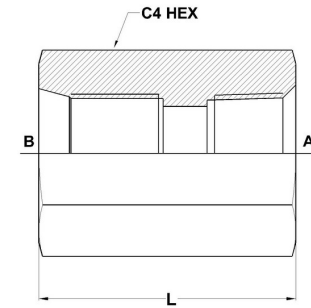

HYDROMATIK
connections par excellence

Tube Fittings & Adapters

FORB-FP Straight 6420-O Series |

PART NO.SIZE	TUBE O.D.	B SAE ORB	A NPTF	L LGTH	C4 HEX
6420-06-06	3/8	9/16-18	3/8-18	1.32	0.875
6420-08-04	1/2	3/4-16	1/4-18	1.39	1.062
6420-08-08	1/2	3/4-16	1/2-14	1.62	1.125
6420-10-08	7/8	7/8-14	1/2-14	1.72	1.125