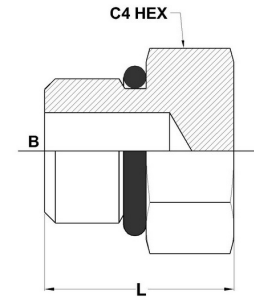

HYDROMATIK
connections par excellence

Tube Fittings & Adapters

MORB External Hex Plug 6408-O Series | SAE# 090109A

PART NO. SIZE	TUBE O.D.	B SAE ORB	L LGTH	C4 HEX
6408-02-O	1/8	5/16-24	0.60	0.438
6408-03-O	3/16	3/8-24	0.60	0.500
6408-04-O	1/4	7/16-20	0.67	0.562
6408-05-O	5/16	1/2-20	0.67	0.625
6408-06-O	3/8	9/16-18	0.73	0.687
6408-08-O	1/2	3/4-16	0.80	0.875
6408-10-O	5/8	7/8-14	0.93	1.000
6408-12-O	3/4	1-1/16-12	1.09	1.250
6408-14-O	7/8	1-3/16-12	1.09	1.375
6408-16-O	1	1-5/16-12	1.12	1.500
6408-20-O	1-1/4	1-5/8-12	1.20	1.875
6408-24-O	1-1/2	1-7/8-12	1.27	2.125
6408-32-O	2	2-1/2-12	1.43	2.750