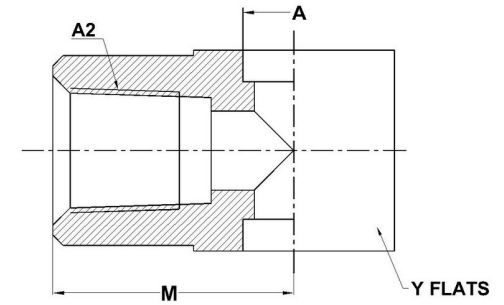

HYDROMATIK
connections par excellence

Tube Fittings & Adapters

Bore-Bore-FP Tee 0602 Series |

PART NO. SIZE	TUBE O.D.	A1 BORE	A2 NPTF	M LGTH	Y FLATS
0602-06-06-04	3/8	0.381	1/4-18	0.90	0.750
0602-16-16-16	1	1.007	1-11-1/2	1.65	1.625