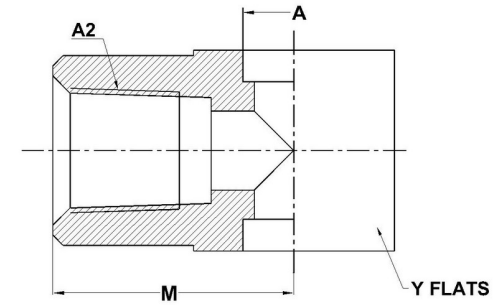

## Tube Fittings & Adapters

**Bore-Bore-FP Tee 0602 Series** |

PART NO. SIZE	TUBE O.D.	A1 BORE	A2 NPTF	M LGTH	Y FLATS
0602-06-06-04	3/8	0.381	1/4-18	0.90	0.750
0602-16-16-16	1	1.007	1-11-1/2	1.65	1.625