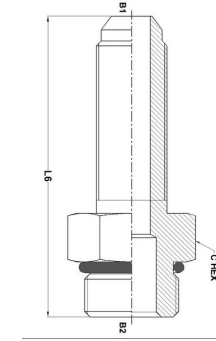

HYDROMATIK
connections par excellence

Tube Fittings & Adapters

MJ-MORB Straight Extra Long 6400-LL-O Series |

PART NO.SIZE	TUBE.O.D	B1 SAE 37	B2 SAE ORB	B1 DRILL	B2 DRILL	L6 LGTH	C4 HEX
6400-LL-06-08-O	1/2	9/16-18	3/4-16	0.297	0.391		0.875
6400-LL-16-16-O	1	1-5/16-12	1-5/16-12	0.844	0.844	5.27	1.500