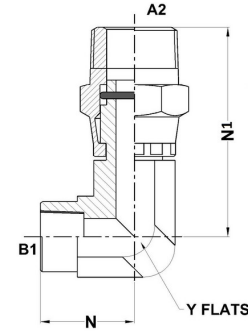

## Tube Fittings & Adapters

**FP-MPS 90°** 5702 Series |

PART NO.SIZE	A1 NPTF	A2 NPTF	N LGTH	N1 LGTH	Y FLATS
5702-04-04-FG	1/4-18	1/4-18	0.89	1.59	0.750
5702-06-06-FG	3/8-18	3/8-18	1.03	1.70	0.875
5702-08-08-FG	1/2-14	1/2-14	1.24	2.01	1.125
5702-12-12-FG	3/4-14	3/4-14	1.37	2.25	1.375