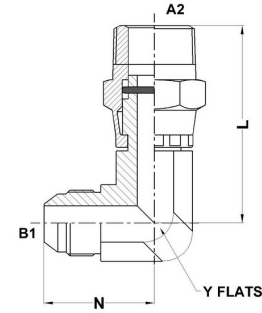

HYDROMATIK
connections par excellence

Tube Fittings & Adapters

MJ-MPS 90° 5701 Series |

PART NO.SIZE	TUBE O.D.	B1 SAE 37	A2 NPTF	B1 DRILL	N LGTH	L LGTH	Y FLATS
5701-06-04-FG	3/8	9/16-18	1/4-18	0.297	1.08	1.59	0.687
5701-06-06-FG	3/8	9/16-18	3/8-18	0.297	1.14	1.66	0.687
5701-08-06-FG	1/2	3/4-16	3/8-18	0.391	1.26	1.66	0.812
5701-08-08-FG	1/2	3/4-16	1/2-14	0.391	1.25	1.80	0.812
5701-10-08-FG	5/8	7/8-14	1/2-14	0.484	1.47	2.00	1.000
5701-12-12-FG	3/4	1-1/16-12	3/4-14	0.609	1.67	2.14	1.125