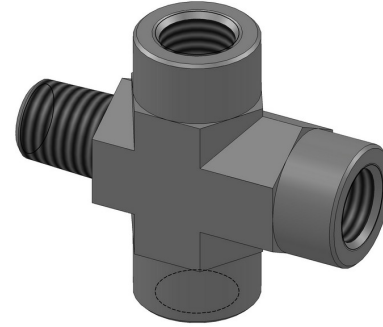

## Tube Fittings & Adapters

### MP-FP-FP-FP Cross 5655 Series |

PART NO.SIZE	A1 NPTF	A2 NPTF	A3 NPTF	A4 NPTF	A1 DRILL	N LGTH	N1 LGTH	Y FLATS
5655-04-04-04-04-FG	1/4-18	1/4-18	1/4-18	1/4-18	0.281	1.09	0.88	0.750
5655-06-06-06-06-FG	3/8-18	3/8-18	3/8-18	3/8-18	0.406	1.22	1.02	0.875
5655-08-08-08-08-FG	1/2-14	1/2-14	1/2-14	1/2-14	0.531	1.47	1.23	1.062
5655-12-12-12-12-FG	3/4-14	3/4-14	3/4-14	3/4-14	0.719	1.59	1.36	1.312
5655-16-16-16-16-FG	1-11-1/2	1-11-1/2	1-11-1/2	1-11-1/2	0.938	1.70	1.62	1.625
5655-20-16-08-08-FG	1-1/4-11-1/2	1-11-1/2	1/2-14	1/2-14	1.25	2.38	1.62	1.625