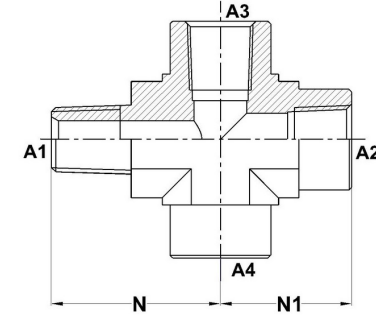

### MP-FP-FP-FP Cross 5655 Series |

PART NO.SIZE	A1 NPTF	A2 NPTF	A3 NPTF	A4 NPTF	A1 DRILL	N LGTH	N1 LGTH	Y FLATS
5655-04-04-04-04-FG	1/4-18	1/4-18	1/4-18	1/4-18	0.281	1.09	0.88	0.750
5655-06-06-06-06-FG	3/8-18	3/8-18	3/8-18	3/8-18	0.406	1.22	1.02	0.875
5655-08-08-08-08-FG	1/2-14	1/2-14	1/2-14	1/2-14	0.531	1.47	1.23	1.062
5655-12-12-12-12-FG	3/4-14	3/4-14	3/4-14	3/4-14	0.719	1.59	1.36	1.312
5655-16-16-16-16-FG	1-11-1/2	1-11-1/2	1-11-1/2	1-11-1/2	0.938	1.70	1.62	1.625
5655-20-16-08-08-FG	1-1/4-11-1/2	1-11-1/2	1/2-14	1/2-14	1.25	2.38	1.62	1.625