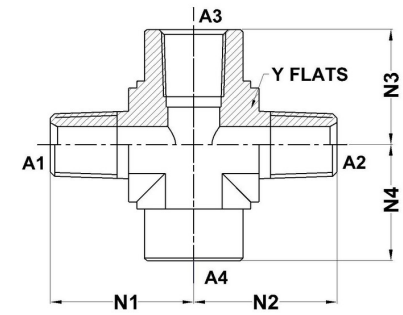

HYDROMATIK
connections par excellence

Tube Fittings & Adapters

MP-MP-FP-FP Cross 5653 Series |

PART NO.SIZE	A1 NPTF	A2 NPTF	A3 NPTF	A4 NPTF	A1 DRILL	A2 DRILL	N1 LGTH	N2 LGTH	N3 LGTH	N4 LGTH	Y FLATS
5653-04-04-04-04-FG	1/4-18	1/4-18	1/4-18	1/4-18	0.281	0.281	1.09	1.09	0.88	0.88	0.750
5653-06-06-06-06-FG	3/8-18	3/8-18	3/8-18	3/8-18	0.406	0.406	1.22	1.22	1.02	1.02	0.875