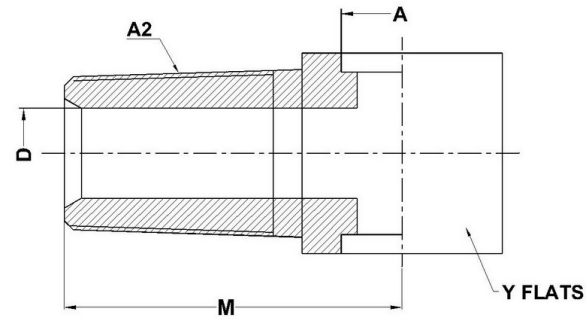

HYDROMATIK
connections par excellence

Tube Fittings & Adapters

Bore-Bore-MP Tee 0601 Series |

PART NO. SIZE	TUBE O.D.	A1 BORE	A2 NPTF	M LGTH	Y FLATS
0601-16-16-16	1	1.007	1-11-1/2	1.97	1.375