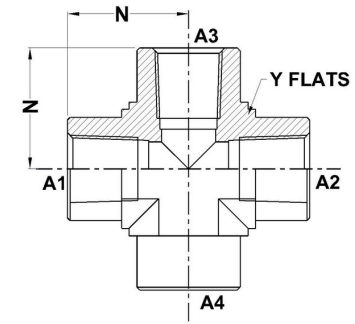

HYDROMATIK
connections par excellence

Tube Fittings & Adapters

FP-FP-FP-FP Cross 5652 Series | SAE# 140538(As coded per SAE J846)

PART NO. SIZE	A1 NPTF	A2 NPTF	A3 NPTF	A4 NPTF	N LGTH	Y FLATS
5652-02-02-02-02-FG	1/8-27	1/8-27	1/8-27	1/8-27	0.66	0.562
5652-04-04-04-04-FG	1/4-18	1/4-18	1/4-18	1/4-18	0.88	0.750
5652-06-06-06-06-FG	3/8-18	3/8-18	3/8-18	3/8-18	1.02	0.875
5652-08-08-08-08-FG	1/2-14	1/2-14	1/2-14	1/2-14	1.23	1.062
5652-12-12-12-12-FG	3/4-14	3/4-14	3/4-14	3/4-14	1.36	1.312
5652-16-16-16-16-FG	1-11 1/2	1-11 1/2	1-11 1/2	1-11 1/2	1.62	1.625
5652-20-20-20-20-FG	1-1/4-11 1/2	1-1/4-11 1/2	1-1/4-11 1/2	1-1/4-11 1/2	1.70	1.875
5652-24-24-24-24-FG	1-1/2-11 1/2	1-1/2-11 1/2	1-1/2-11 1/2	1-1/2-11 1/2	2.08	2.562
5652-32-32-32-32-FG	2-11 1/2	2-11 1/2	2-11 1/2	2-11 1/2	2.39	2.812