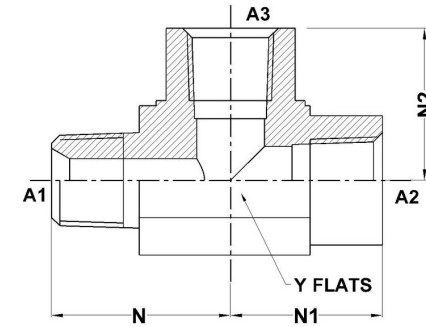

## Tube Fittings & Adapters

**MP-FP-FP StreetTee** 5602 Series | SAE# 140424

PART NO.SIZE	A1 NPTF	A2 NPTF	A3 NPTF	A1 DRILL	N LGTH	N1 LGTH	N2 LGTH	Y FLATS
5602-02-02-02-FG	1/8-27	1/8-27	1/8-27	0.188	0.78	0.66	0.66	0.562
5602-02-04-04-FG	1/8-27	1/4-18	1/4-18	0.188	0.90	0.88	0.88	0.750
5602-04-04-04-FG	1/4-18	1/4-18	1/4-18	0.281	1.09	0.88	0.88	0.750
5602-06-06-06-FG	3/8-18	3/8-18	3/8-18	0.406	1.22	1.02	1.02	0.875
5602-08-08-08-FG	1/2-14	1/2-14	1/2-14	0.531	1.47	1.23	1.23	1.062
5602-12-12-12-FG	3/4-14	3/4-14	3/4-14	0.719	1.59	1.36	1.36	1.312
5602-16-16-16-FG	1-11 1/2	1-11 1/2	1-11 1/2	0.938	1.70	1.62	1.62	1.625
5602-20-20-20-FG	1-1/4-11 1/2	1-1/4-11 1/2	1-1/4-11 1/2	1.250	2.38	1.70	1.70	1.875
5602-24-24-24-FG	1-1/2-11 1/2	1-1/2-11 1/2	1-1/2-11 1/2	1.500	2.64	2.08	2.08	2.562
5602-32-32-32-FG	2-11 1/2	2-11 1/2	2-11 1/2	1.938	3.00	2.39	2.39	2.812