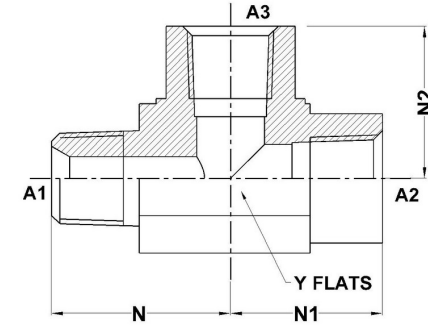

HYDROMATIK
connections par excellence

Tube Fittings & Adapters

MP-FP-FP StreetTee 5602 Series | SAE# 140424

PART NO.SIZE	A1 NPTF	A2 NPTF	A3 NPTF	A1 DRILL	N LGTH	N1 LGTH	N2 LGTH	Y FLATS
5602-02-02-02-FG	1/8-27	1/8-27	1/8-27	0.188	0.78	0.66	0.66	0.562
5602-02-04-04-FG	1/8-27	1/4-18	1/4-18	0.188	0.90	0.88	0.88	0.750
5602-04-04-04-FG	1/4-18	1/4-18	1/4-18	0.281	1.09	0.88	0.88	0.750
5602-06-06-06-FG	3/8-18	3/8-18	3/8-18	0.406	1.22	1.02	1.02	0.875
5602-08-08-08-FG	1/2-14	1/2-14	1/2-14	0.531	1.47	1.23	1.23	1.062
5602-12-12-12-FG	3/4-14	3/4-14	3/4-14	0.719	1.59	1.36	1.36	1.312
5602-16-16-16-FG	1-11 1/2	1-11 1/2	1-11 1/2	0.938	1.70	1.62	1.62	1.625
5602-20-20-20-FG	1-1/4-11 1/2	1-1/4-11 1/2	1-1/4-11 1/2	1.250	2.38	1.70	1.70	1.875
5602-24-24-24-FG	1-1/2-11 1/2	1-1/2-11 1/2	1-1/2-11 1/2	1.500	2.64	2.08	2.08	2.562
5602-32-32-32-FG	2-11 1/2	2-11 1/2	2-11 1/2	1.938	3.00	2.39	2.39	2.812