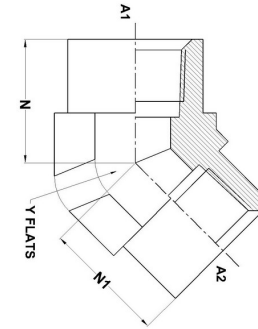

## Tube Fittings & Adapters

**FP-FP 45°** 5505 Series | SAE# 140338

PART NO.SIZE	A1 NPTF	A2 NPTF	N LGTH	N1 LGTH	Y FLATS
5505-02-02-FG	1/8-27	1/8-27	0.50	0.50	0.562
5505-04-04-FG	1/4-18	1/4-18	0.69	0.69	0.750
5505-06-06-FG	3/8-18	3/8-18	0.75	0.75	0.875
5505-08-08-FG	1/2-14	1/2-14	0.94	0.94	1.062
5505-12-12-FG	3/4-14	3/4-14	1.00	1.00	1.312
5505-16-16-FG	1-11 1/2	1-11 1/2	1.19	1.19	1.625
5505-20-20-FG	1 1/4-11 1/2	1 1/4-11 1/2	1.44	1.44	1.875