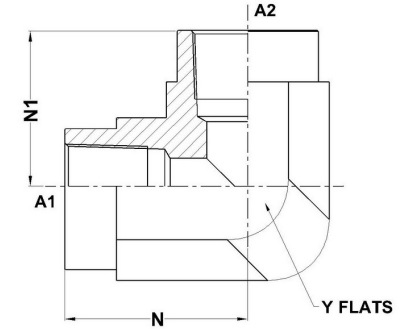

## Tube Fittings & Adapters

**FP-FP 90° Street Elbow** 5504 Series | SAE# 140238

PART NO. SIZE	A1 NPTF	A2 NPTF	N LGTH	N1 LGTH	Y FLATS
5504-02-02-FG	1/8-27	1/8-27	0.66	0.66	0.562
5504-04-02-FG	1/4-18	1/8-27	0.88	0.88	0.750
5504-04-04-FG	1/4-18	1/4-18	0.88	0.88	0.750
5504-06-04-FG	3/8-18	1/4-18	1.02	1.02	0.875
5504-06-06-FG	3/8-18	3/8-18	1.02	1.02	0.875
5504-08-04-FG	1/2-14	1/4-18	1.23	1.23	1.062
5504-08-06-FG	1/2-14	3/8-18	1.23	1.23	1.062
5504-08-08-FG	1/2-14	1/2-14	1.23	1.23	1.062
5504-12-06-FG	3/4-14	3/8-18	1.36	1.36	1.312
5504-12-08-FG	3/4-14	1/2-14	1.36	1.36	1.312
5504-12-12-FG	3/4-14	3/4-14	1.36	1.36	1.312
5504-16-08-FG	1-11-1/2	1/2-14	1.62	1.62	1.625
5504-16-12-FG	1-11-1/2	3/4-14	1.62	1.62	1.625
5504-16-16-FG	1-11-1/2	1-11-1/2	1.62	1.62	1.625

5504-20-12-FG	1-1/4-11-1/2	3/4-14	1.70	1.70	1.875
5504-20-16-FG	1-1/4-11-1/2	1-11-1/2	1.70	1.70	1.875
5504-20-20-FG	1-1/4-11-1/2	1-1/4-11-1/2	1.70	1.70	1.875
5504-24-20-FG	1-1/2-11-1/2	1-1/4-11-1/2	2.08	2.08	2.562
5504-24-24-FG	1-1/2-11-1/2	1-1/2-11-1/2	2.08	2.08	2.562
5504-32-32-FG	2-11-1/2	2-11-1/2	2.39	2.39	2.812