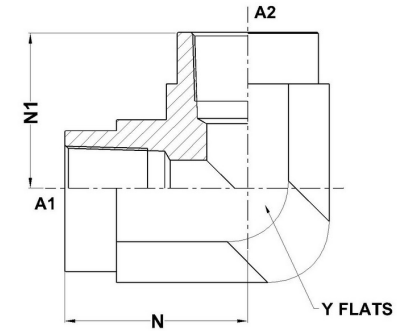

## Tube Fittings & Adapters

**FP-FP 90° Street Elbow** 5504 Series | SAE# 140238

PART NO. SIZE	A1 NPTF	A2 NPTF	N LGTH	N1 LGTH	Y FLATS
5504-02-02-FG	1/8-27	1/8-27	0.66	0.66	0.562
5504-04-02-FG	1/4-18	1/8-27	0.88	0.88	0.750
5504-04-04-FG	1/4-18	1/4-18	0.88	0.88	0.750
5504-06-04-FG	3/8-18	1/4-18	1.02	1.02	0.875
5504-06-06-FG	3/8-18	3/8-18	1.02	1.02	0.875
5504-08-04-FG	1/2-14	1/4-18	1.23	1.23	1.062
5504-08-06-FG	1/2-14	3/8-18	1.23	1.23	1.062
5504-08-08-FG	1/2-14	1/2-14	1.23	1.23	1.062
5504-12-06-FG	3/4-14	3/8-18	1.36	1.36	1.312
5504-12-08-FG	3/4-14	1/2-14	1.36	1.36	1.312
5504-12-12-FG	3/4-14	3/4-14	1.36	1.36	1.312
5504-16-08-FG	1-11-1/2	1/2-14	1.62	1.62	1.625
5504-16-12-FG	1-11-1/2	3/4-14	1.62	1.62	1.625
5504-16-16-FG	1-11-1/2	1-11-1/2	1.62	1.62	1.625

5504-20-12-FG	1-1/4-11-1/2	3/4-14	1.70	1.70	1.875
5504-20-16-FG	1-1/4-11-1/2	1-11-1/2	1.70	1.70	1.875
5504-20-20-FG	1-1/4-11-1/2	1-1/4-11-1/2	1.70	1.70	1.875
5504-24-20-FG	1-1/2-11-1/2	1-1/4-11-1/2	2.08	2.08	2.562
5504-24-24-FG	1-1/2-11-1/2	1-1/2-11-1/2	2.08	2.08	2.562
5504-32-32-FG	2-11-1/2	2-11-1/2	2.39	2.39	2.812