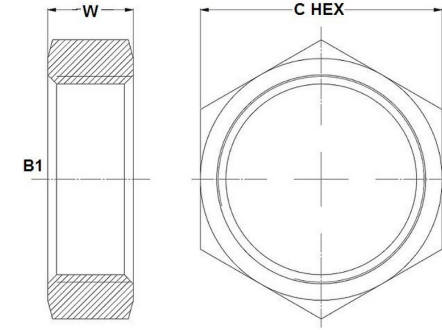

HYDROMATIK
connections par excellence

International Fittings

BSPP Locknut 9925 Series |

PART NO.SIZE	B1 BSPP	W WIDTH	C HEX
9925-04	1/4-19	7.1	19.00
9925-06	3/8-19	7.1	22.00
9925-08	1/2-14	8.6	27.00
9925-10	5/8-14	8.6	30.00
9925-12	3/4-14	8.6	36.00
9925-16	1-11	11.9	41.00
9925-20	1-1/4-11	11.9	50.00
9925-24	1-1/2-11	11.9	55.00
9925-32	2-11	11.9	70.00