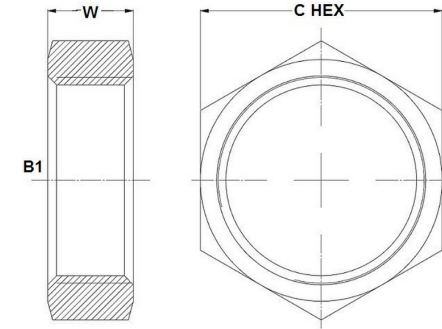

HYDROMATIK
connections par excellence

International Fittings

BSPP Locknut 9925 Series |

PART NO.SIZE	B1 BSPP	W WIDTH	C HEX
9925-04	1/4-19	7.1	19.00
9925-06	3/8-19	7.1	22.00
9925-08	1/2-14	8.6	27.00
9925-10	5/8-14	8.6	30.00
9925-12	3/4-14	8.6	36.00
9925-16	1-11	11.9	41.00
9925-20	1-1/4-11	11.9	50.00
9925-24	1-1/2-11	11.9	55.00
9925-32	2-11	11.9	70.00