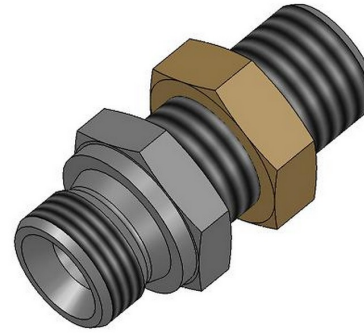

HYDROMATIK
connections par excellence

International Fittings

MBSPP-MBSPP Bulkhead 9722-LN Series |

PART NO.SIZE	B1 BSPP	B2 BSPP	B1 DRILL	B2 DRILL	L LGTH	C1 HEX	C2 HEX
9722-04-04-LN	1/4-19	1/4-19	4.7	4.7	46.0	19.0	19.0
9722-04-06-LN	1/4-19	3/8-19	4.7	7.9	51.0	22.0	22.0
9722-06-06-LN	3/8-19	3/8-19	7.9	7.9	52.0	22.0	22.0
9722-06-08-LN	3/8-19	1/2-14	7.9	11.1	57.0	27.0	27.0
9722-08-08-LN	1/2-14	1/2-14	11.1	11.1	59.0	27.0	27.0
9722-10-10-LN	5/8-14	5/8-14	14.3	14.3	63.0	30.0	30.0
9722-12-12-LN	3/4-14	3/4-14	16.7	16.7	66.0	32.0	32.0
9722-16-16-LN	1-11	1-11	22.2	22.2	75.0	41.0	41.0