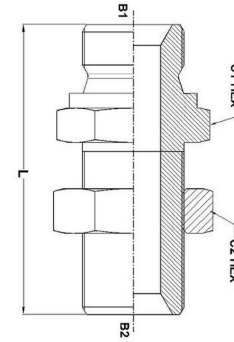

HYDROMATIK
connections par excellence

International Fittings

MBSPP-MBSPP Bulkhead 9722-LN Series |

PART NO.SIZE	B1 BSPP	B2 BSPP	B1 DRILL	B2 DRILL	L LGTH	C1 HEX	C2 HEX
9722-04-04-LN	1/4-19	1/4-19	4.7	4.7	46.0	19.0	19.0
9722-04-06-LN	1/4-19	3/8-19	4.7	7.9	51.0	22.0	22.0
9722-06-06-LN	3/8-19	3/8-19	7.9	7.9	52.0	22.0	22.0
9722-06-08-LN	3/8-19	1/2-14	7.9	11.1	57.0	27.0	27.0
9722-08-08-LN	1/2-14	1/2-14	11.1	11.1	59.0	27.0	27.0
9722-10-10-LN	5/8-14	5/8-14	14.3	14.3	63.0	30.0	30.0
9722-12-12-LN	3/4-14	3/4-14	16.7	16.7	66.0	32.0	32.0
9722-16-16-LN	1-11	1-11	22.2	22.2	75.0	41.0	41.0