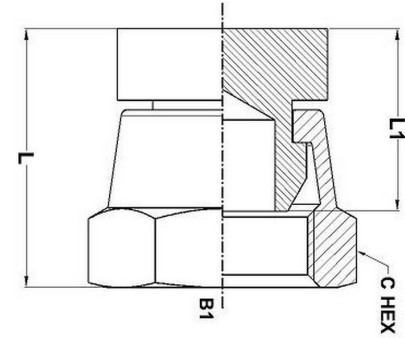

### FBSPP Cap 9644-C Series |

PART NO.SIZE	B1 BSPP	L LGTH	L1 LGTH	C HEX
9644-C-02	1/8-28	16.0	11.9	14.0
9644-C-04	1/4-19	20.6	15.1	19.0
9644-C-06	3/8-19	22.3	15.8	22.0
9644-C-08	1/2-14	26.3	18.6	27.0
9644-C-10	5/8-14	26.6	17.1	30.0
9644-C-12	3/4-14	28.0	19.0	32.0
9644-C-16	1-11	33.6	20.5	41.0
9644-C-20	1-1/4-11	36.0	25.5	50.0
9644-C-24	1-1/2-11	38.0	24.6	55.0
9644-C-32	2-11	41.3	26.0	70.0