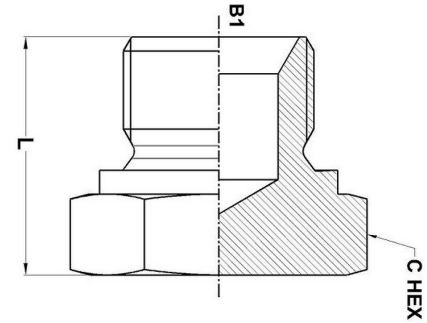

HYDROMATIK
connections par excellence

International Fittings

MBSPP Hex Plug 9522-P Series |

PART NO. SIZE	B1 BSPP	L LGTH	C HEX
9522-P-02	1/8-28	15.5	14.0
9522-P-04	1/4-19	17.0	19.0
9522-P-06	3/8-19	18.5	22.0
9522-P-08	1/2-14	20.0	27.0
9522-P-10	5/8-14	26.7	30.0
9522-P-12	3/4-14	26.7	32.0
9522-P-16	1-11	30.2	41.0
9522-P-20	1-1/4-11	38.7	50.0
9522-P-24	1-1/2-11	42.7	55.0
9522-P-32	2-11	48.2	70.0
9522-P-48	3 - 11	41.9	94.8