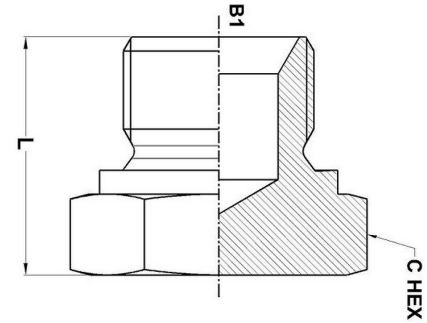

HYDROMATIK
connections par excellence

International Fittings

MBSPP Hex Plug 9522-P Series |

PART NO.SIZE	B1 BSPP	L LGTH	C HEX
9522-P-02	1/8-28	15.5	14.0
9522-P-04	1/4-19	17.0	19.0
9522-P-06	3/8-19	18.5	22.0
9522-P-08	1/2-14	20.0	27.0
9522-P-10	5/8-14	26.7	30.0
9522-P-12	3/4-14	26.7	32.0
9522-P-16	1-11	30.2	41.0
9522-P-20	1-1/4-11	38.7	50.0
9522-P-24	1-1/2-11	42.7	55.0
9522-P-32	2-11	48.2	70.0
9522-P-48	3 - 11	41.9	94.8